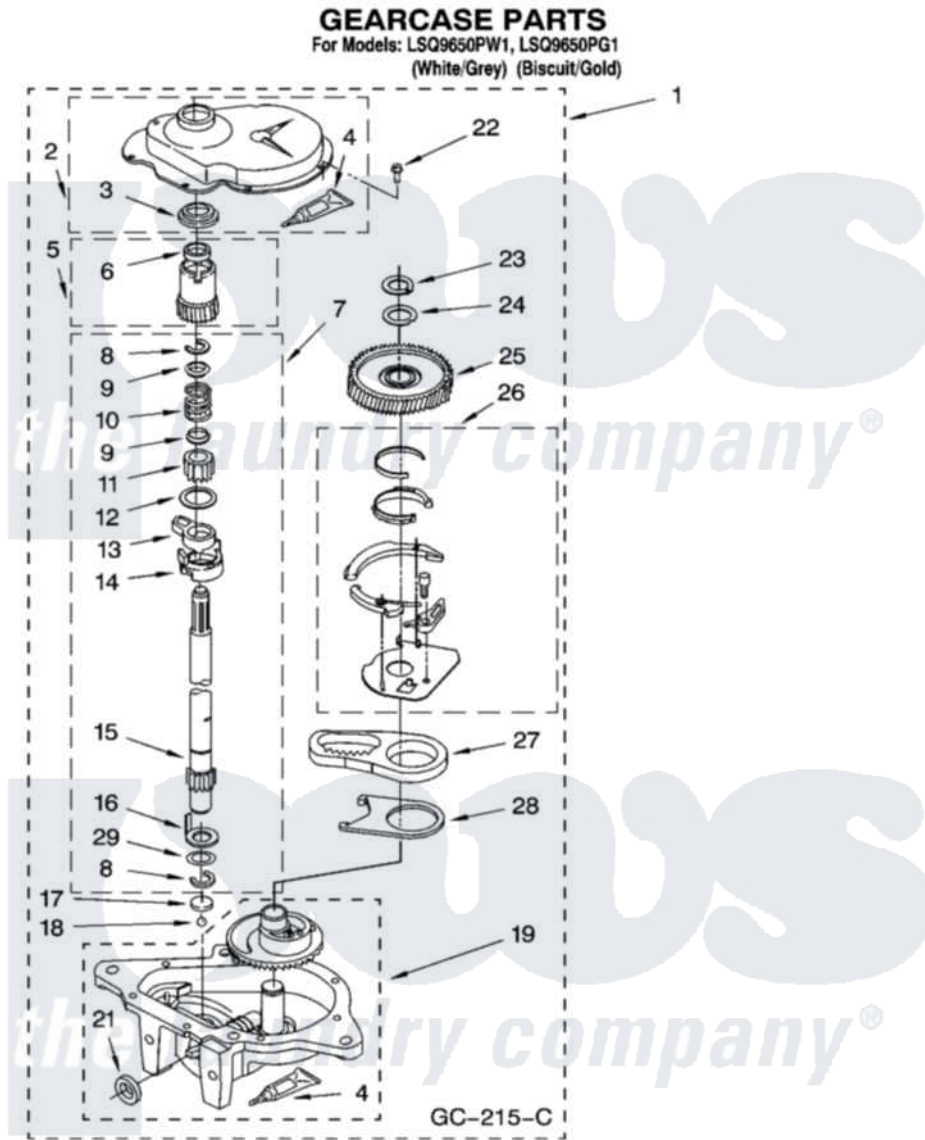

Whirlpool LSQ9650PW1 08 - GEARCASE PARTS

12

8180517

Whirlpool [Residential Whirlpool LSQ9650PW1 Washer Parts](#) Parts Diagram 08 - GEARCASE PARTS
Click on the part number to view part

Item	Original Part Number	Replaced By	Status	Part Description
1	3360630	3360629		Gearcase
2	285202			Cover, Gearcase
3	3349985			Seal, Gearcase Cover
4	285195			Sealer Sealer, Gasket
5	63320	285362		Gear and Pinion
6	356427			Seal, Spin Pinion
7	389387			Shaft, Agitator
8	90369		Not Available	Ring, Retaining (2)
9	62677			Retainer, Spring
10	62676			Spring, Agitator
11	63273	285509		Shaft, Agitator
12	62619			Washer, Agitator Gear
13	62580	285206		Cam-Agitator
14	62581	285206		Cam-Agitator
15	285509			Shaft, Agitator
16	62618			Washer, Cam Thrust

17	16018	285205	Bearing
18	85529	285205	Bearing
19	389230	285515	Gearcase
21	285352		Seal Kit, Thrust Plug
22	3351614		Screw, Gearcase Cover Mounting
23	3362552	285765	Ring-Retr
24	285735	285766	Washer Kit, Thrust
25	62570	285362	Gear and Pinon
26	388253	999516	Shelf-Glas
27	3349296	8546456	Rack, Connecting
28	62621		Actuator, Shift
29	388815		Washer, Intermediate 1 3976263 Miscellaneous Parts Bag 2 3976300 Washer, Inlet Hose 3 3366913 Clamp, Hose