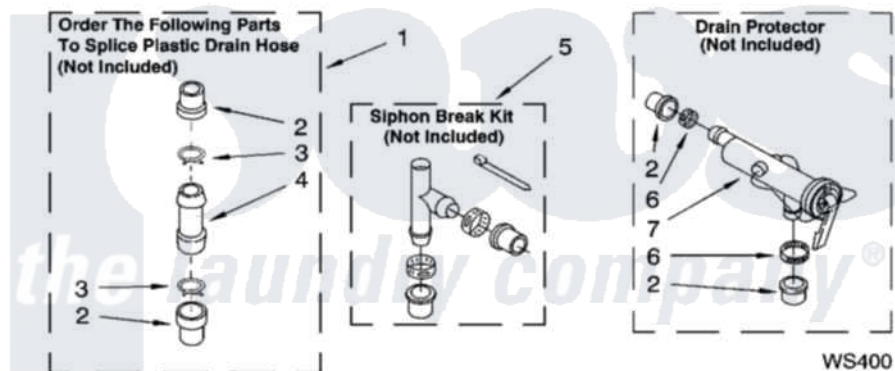

Whirlpool LSQ9650PW1 09 - WATER SYSTEM PARTS, MISCELLANEOUS PARTS, OPTIONAL PARTS (NOT INCLUDED)

**WATER SYSTEM PARTS**

For Models: LSQ9650PW1, LSQ9650PG1  
(White/Grey) (Biscuit/Gold)

8180517

13

Whirlpool [Residential Whirlpool LSQ9650PW1 Washer Parts](#) Parts Diagram 09 - WATER SYSTEM PARTS, MISCELLANEOUS PARTS, OPTIONAL PARTS (NOT INCLUDED)

[Click on the part number to view part](#)

Item	Original Part Number	Replaced By	Status	Part Description
1	<a href="#">285442</a>			Water System Parts
2	<a href="#">285321</a>			Water System Parts
3	370447	<a href="#">285655</a>		Clamp, Hose
4	<a href="#">16272</a>			Connector, Straight
5	<a href="#">285320</a>			Water System Parts
6	65349	<a href="#">285655</a>		Clamp, Hose
7	<a href="#">367031</a>			Water System Parts
1	3976263	<a href="#">285654</a>		Parts-Misc
2	3976300	<a href="#">16123</a>		Washer Inlet-Hose Miscellaneous Parts Must be Ordered Separately.
3	3366912	<a href="#">356138</a>		Clamp, Hose
4	<a href="#">3359452</a>			Nut, Lock
5	389102	<a href="#">W10001130</a>		Foot, Leveling
6	3366913	<a href="#">3357331</a>		Clamp, Drain