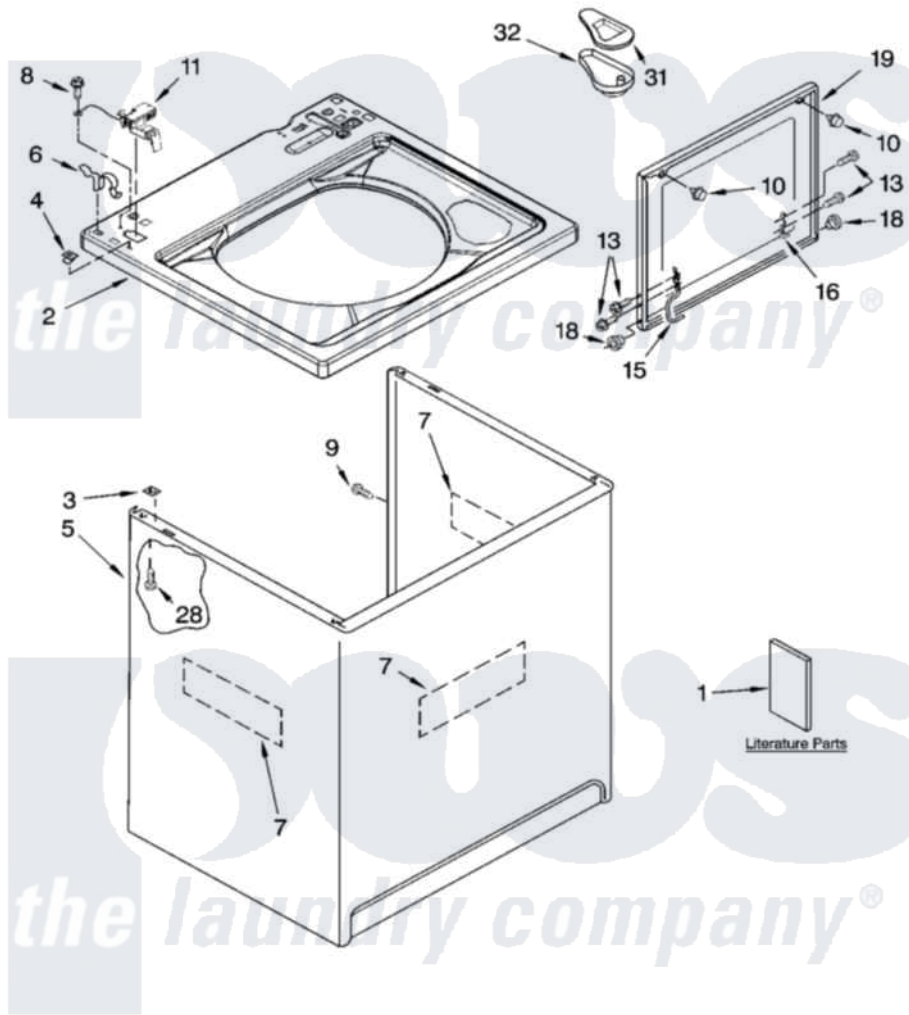

Whirlpool LSQ9650PW3 01 - TOP AND CABINET PARTS

TOP AND CABINET PARTS

For Models: LSQ9650PW3, LSQ9650PG3
(White/Grey) (Biscuit/Gold)

AUTOMATIC
WASHER

FOR ORDERING INFORMATION REFER TO PARTS PRICE LIST

5-05 Litho in U.S.A. (dtd)

1

Part No. 8180659

[Whirlpool Residential Whirlpool LSQ9650PW3 Washer Parts](#) Parts Diagram 01 - TOP AND CABINET PARTS

[Click on the part number to view part](#)

Item	Original Part Number	Replaced By	Status	Part Description
1	3957165		Not Available	Installation Instructions
"	3955869		Not Available	Use & Care Guide
"	3955907		Not Available	Feature Sheet
"	3957351		Not Available	Energy Guide
"	8566206		Not Available	Wiring Diagram
"	N/A		Not Available	Following May Be Purchased DO-IT-YOURSELF REPAIR MANUALS
"	4313896			Do-It-Yourself Repair Manuals
2	8543451	8543447		Top
"	8543452	8543448		Top
3	62750			Spacer, Cabinet To Top (4)
4	357213			Nut, Push-In
5	63424			Cabinet
"	3954357			Cabinet
6	62780			Clip, Top And Cabinet And Rear Panel

7	3976348		Absorber, Sound
8	3351614		Screw, Gearcase Cover Mounting
9	3357011	308685	Side Trim)
10	9724509		Bumper, Lid
11	8318084		Switch, Lid
13	355274	W10119828	Screw, Lid Hinge Mounting
15	8559336	W10225136	Hinge 7 Pad Assembly
16	91770		Hinge, Lid
18	8319539		Bearing, Lid Hinge
19	8558398	W10193861	Lid
"	8558399	W10193862	Lid
28	3390631		Screw, 10-16 X 3/8
31	3955788		Cover, Dispenser
32	8519517		Dispenser, Bleach