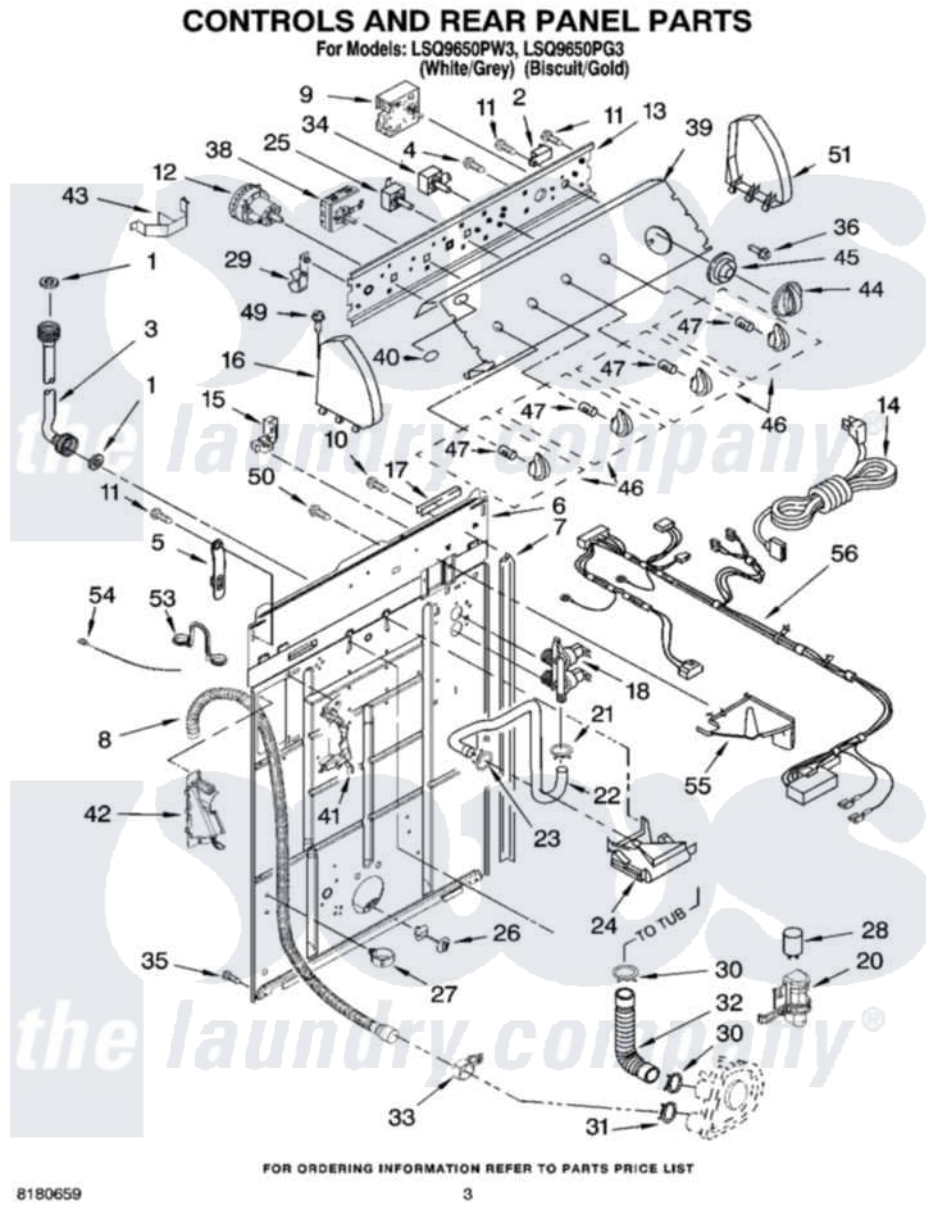

# Whirlpool LSQ9650PW3 02 - CONTROLS AND REAR PANEL PARTS

Whirlpool [Residential Whirlpool LSQ9650PW3 Washer Parts](#) Parts Diagram 02 - CONTROLS AND REAR PANEL PARTS

[Click on the part number to view part](#)

Item	Original Part Number	Replaced By	Status	Part Description
1	3976300	<a href="#">16123</a>		Washer Inlet-Hose Miscellaneous Parts Must be Ordered Separately.
2	<a href="#">694419</a>			Mini-Buzzer
3	8571377	<a href="#">89503</a>		Hose-Inlet
"	8571378	<a href="#">89503</a>		Hose-Inlet
4	<a href="#">3400073</a>			Screw, Ground
5	<a href="#">8568314</a>			Strap, Console
6	<a href="#">8318015</a>			Panel, Rear
7	<a href="#">62747</a>			Pad, Rear Panel
8	8559373	<a href="#">W10096921</a>		Drain Hose Assembly
9	<a href="#">8541270</a>			Timer, Control
10	<a href="#">3351614</a>			Screw, Gearcase Cover Mounting
11	<a href="#">90767</a>			Screw, 8A X 3/8 Hex Washer Head Tapping
12	3366847	<a href="#">W10337780</a>		Switch-WL