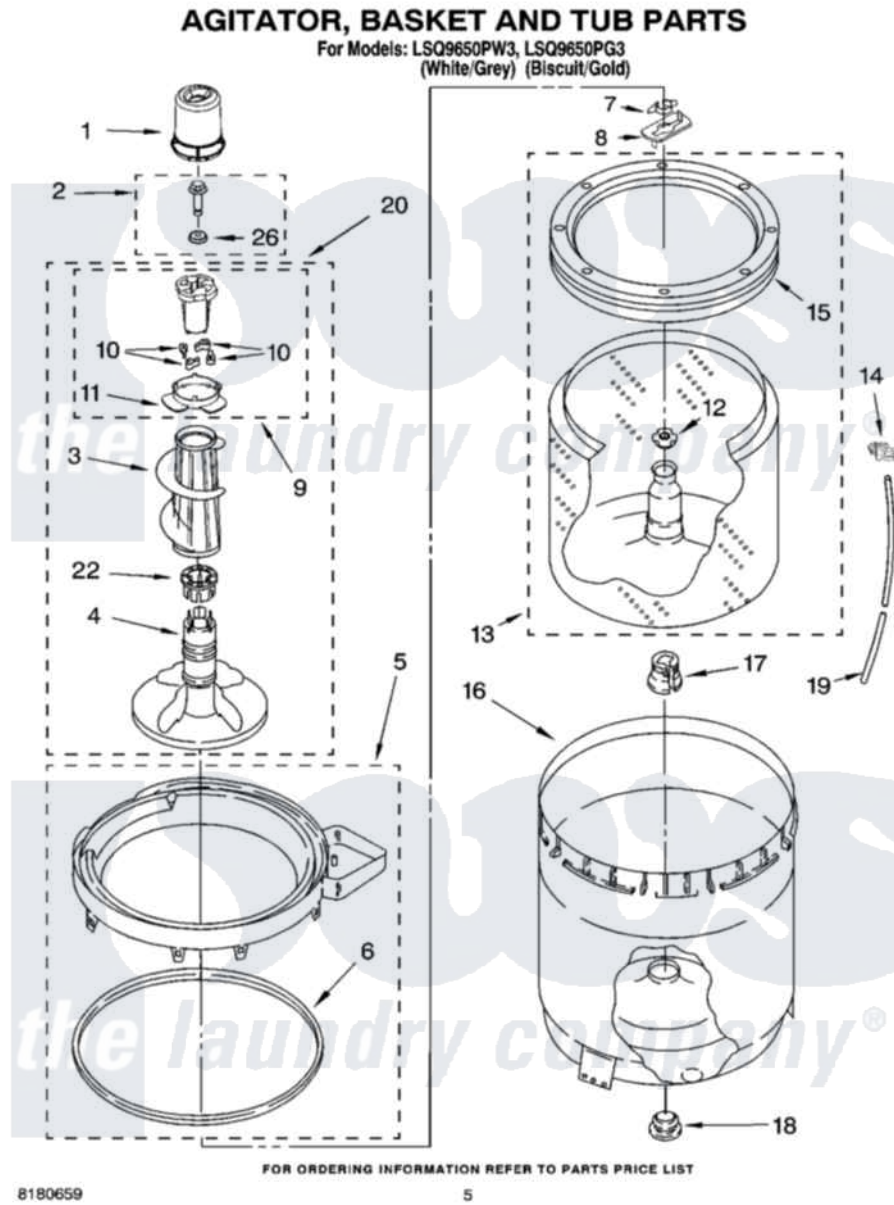

Whirlpool LSQ9650PW3 03 - AGITATOR, BASKET AND TUB PARTS

Whirlpool [Residential Whirlpool LSQ9650PW3 Washer Parts](#) Parts Diagram 03 - AGITATOR, BASKET AND TUB PARTS

[Click on the part number to view part](#)

Item	Original Part Number	Replaced By	Status	Part Description
1	8559760			Dispenser, Fabric Softener
2	358237			Screw And Washer
3	389141	3360824		Auger, Agitator
4	389386			Agitator
5	8528150	W10445870		Ring-Tub
6	3976308			Gasket, Tub Ring
7	3354845			Clip, Agitator
8	3355921	8543666		Washer, Agitator
9	3363662	285748		Cam-Agitator
10	3366877	80040		Dog-Agitator
11	3363661			Bearing, Driven Cam
12	21366			Nut, Spanner
13	8526016	W10389328		Clothes Container, Assembly
14	2219077			Clip, Pressure Switch Hose
15	8519788	387240		Ring, Balance
16	63849			Strain Relief, Power Cord

17	389140		Tub Block, Basket Drive
18	383727		Gasket, Centerpodt
19	3347780	353244	Hose, Pressure Switch
20	3347674	285727	Agitator
22	3350389	285587	Washer
26	3949550		Washer