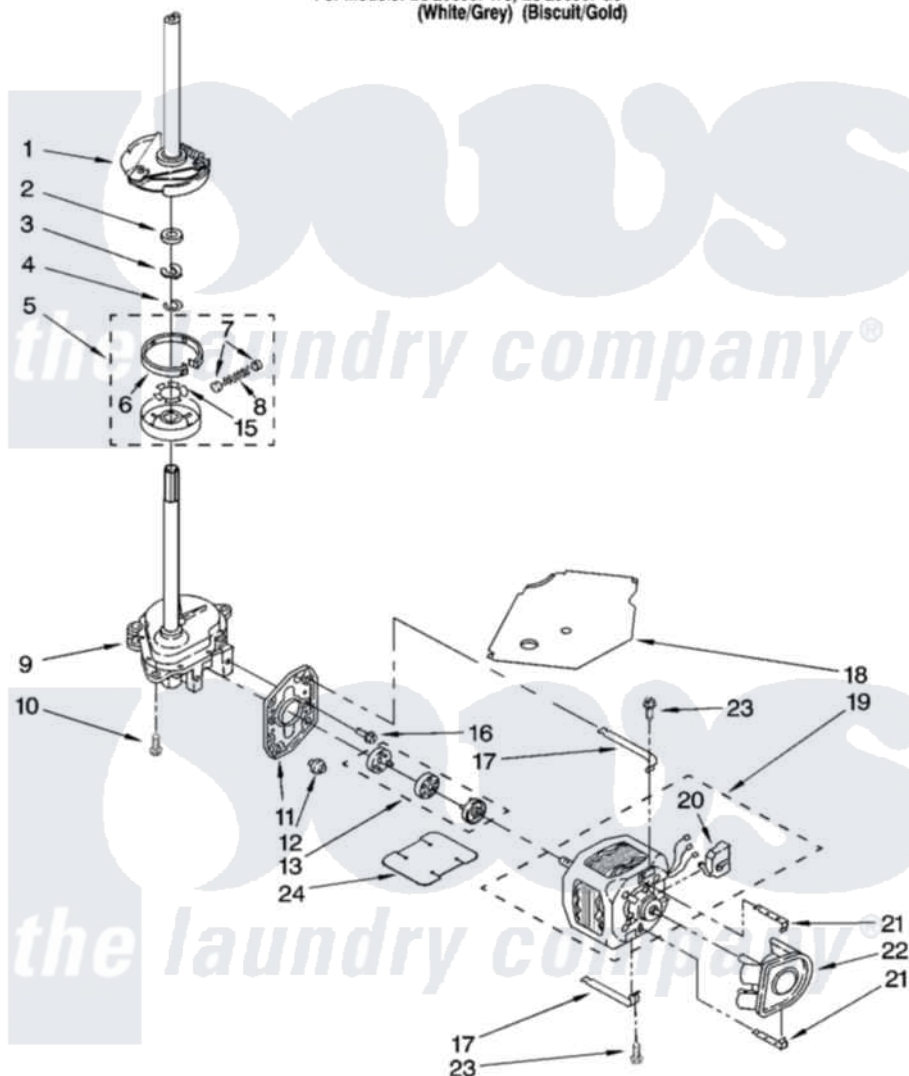

Whirlpool LSQ9650PW3 04 - BRAKE, CLUTCH, GEARCASE, MOTOR AND PUMP PARTS

BRAKE, CLUTCH, GEARCASE, MOTOR AND PUMP PARTS

For Models: LSQ9650PW3, LSQ9650PG3
(White/Grey) (Biscuit/Gold)

8190659

7

Whirlpool [Residential Whirlpool LSQ9650PW3 Washer Parts](#) Parts Diagram 04 - BRAKE, CLUTCH, GEARCASE, MOTOR AND PUMP PARTS
Click on the part number to view part

Item	Original Part Number	Replaced By	Status	Part Description
1	388952	285792		Basketdrive
2	63292			Washer, Spin Tube Thrust
3	62697	W10080230		Ring, Spin Tube Support
4	63283	285353		Ring
5	3951311	285785		Clutch
6	3951308	285790		Lining
7	62646			Cap, Clutch Spring
8	3946792			Spring And Damper Assembly
9	3360630	3360629		Gearcase
10	3357334	3400516		Screw Anti-Rattle
11	62611			Plate, Motor Mount To Gearcase
12	62691			Grommet, Motor
13	285753	285753A		Coupling
15	3355454			Clip, Main Drive

16	3400516		Screw Anti-Rattle
17	3349637	W10086010	Retainer, Motor
18	3362089		Shield, Tub To Motor
19	8529935		Motor, Main Drive
20	8529896		Switch, Main Drive Motor
21	8546127		Retainer, Pump
22	3363394		Pump
23	3387485	273556	Screw, 10-16 X 5/8
24	3946532		Shield, Motor