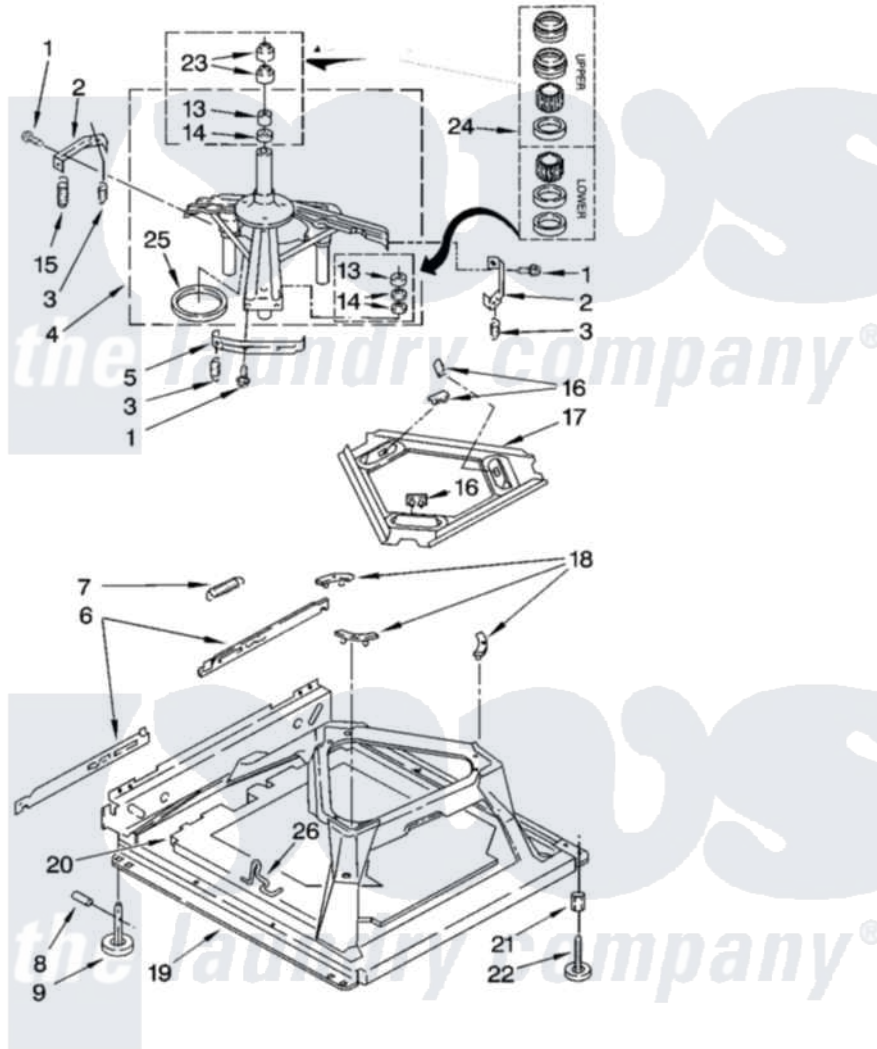

Whirlpool LSQ9650PW3 05 - MACHINE BASE PARTS

MACHINE BASE PARTS

For Models: LSQ9650PW3, LSQ9650PG3
(White/Grey) (Biscuit/Gold)

FOR ORDERING INFORMATION REFER TO PARTS PRICE LIST

8

8180659

Whirlpool [Residential Whirlpool LSQ9650PW3 Washer Parts](#) Parts Diagram 05 - MACHINE BASE PARTS

[Click on the part number to view part](#)

Item	Original Part Number	Replaced By	Status	Part Description
1	3400076			Screw, Bracket Mounting
2	64067			Bracket, Spring Outer
3	63907			Spring, Suspension
4	8575214	280184		Support
5	64065			Bracket, Spring Outer
6	63466			Link, Leveling Mechanism
7	62597	8316845		Spring
8	62837			Pin, Knurled
9	62596	285244		Feet-Leveling
13	3347047	8546455		Bearing, Centerpost
14	357409	359449		Seal, Agitator Shaft
15	8318050	285901		Spring
16	62568	285219		Pad
17	3946509			Plate, Suspension
18	3363660	285744		Pad
19	3946512	285771		Base

20	8544816		Absorber, Sound
21	3359452		Nut, Lock
22	389102	W10001130	Foot, Leveling
23	356934	8577376	Seal, Centerpost
24	285203		Centerpost Bearing Kit
25	63134		Ring, Sound Deadening
26	63806	W10145155	Retainer, Suspension Spring