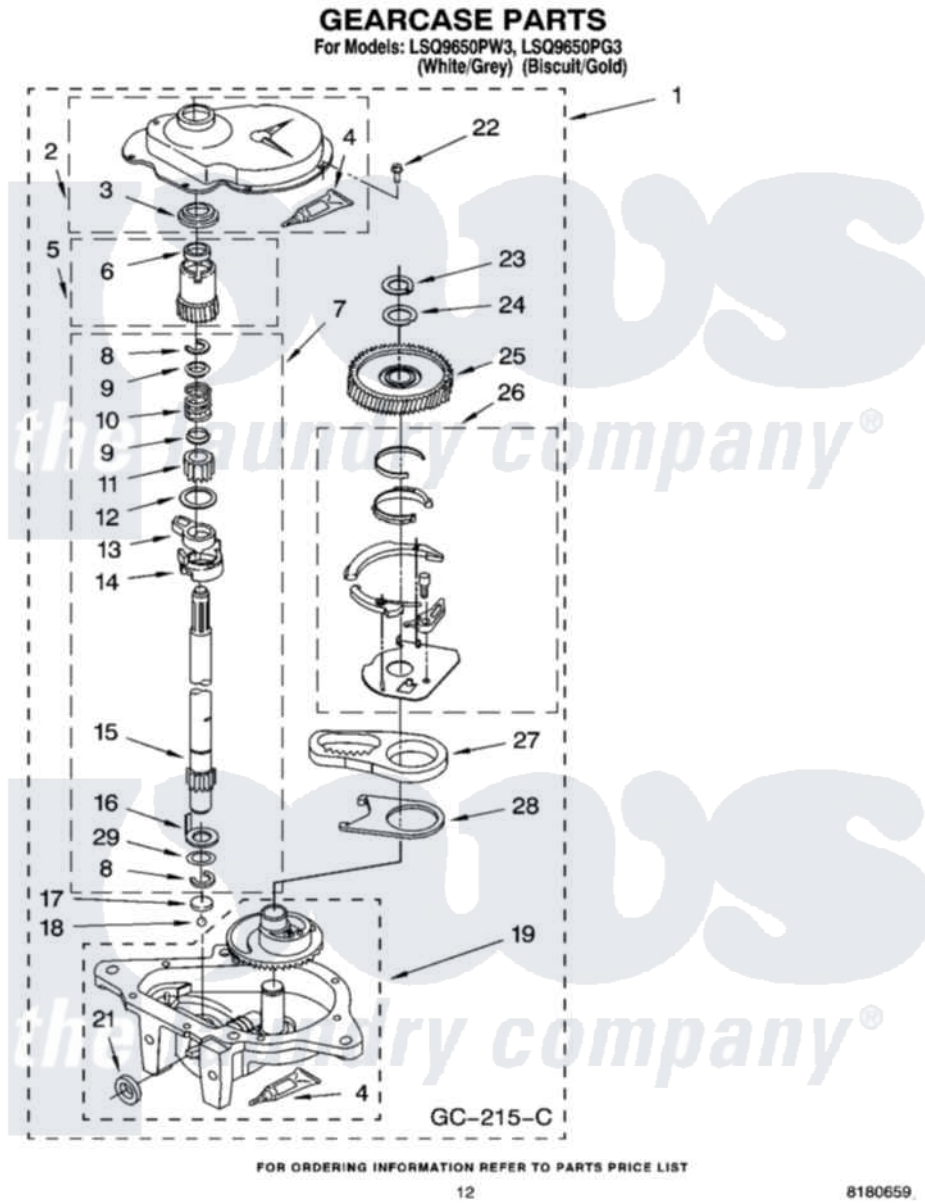

Whirlpool LSQ9650PW3 08 - GEARCASE PARTS

12

8180659

Whirlpool [Residential Whirlpool LSQ9650PW3 Washer Parts](#) Parts Diagram 08 - GEARCASE PARTS
Click on the part number to view part

Item	Original Part Number	Replaced By	Status	Part Description
1	3360630	3360629		Gearcase
2	285202			Cover, Gearcase
3	3349985			Seal, Gearcase Cover
4	285195			Sealer Sealer, Gasket
5	63320	285362		Gear and Pinion
6	356427			Seal, Spin Pinion
7	389387			Shaft, Agitator
8	90369		Not Available	Ring, Retaining (2)
9	62677			Retainer, Spring
10	62676			Spring, Agitator
11	63273	285509		Shaft, Agitator
12	62619			Washer, Agitator Gear
13	62580	285206		Cam-Agitator
14	62581	285206		Cam-Agitator
15	285509			Shaft, Agitator
16	62618			Washer, Cam Thrust

17	16018	285205	Bearing
18	85529	285205	Bearing
19	389230	285515	Gearcase
21	285352		Seal Kit, Thrust Plug
22	3351614		Screw, Gearcase Cover Mounting
23	3362552	285765	Ring-Retr
24	285735	285766	Washer Kit, Thrust
25	62570	285362	Gear and Pinon
26	388253	999516	Shelf-Glas
27	3349296	8546456	Rack, Connecting
28	62621		Actuator, Shift
29	388815		Washer, Intermediate 1 3976263 Miscellaneous Parts Bag 2 3976300 Washer, Inlet Hose 3 3366913 Clamp, Hose