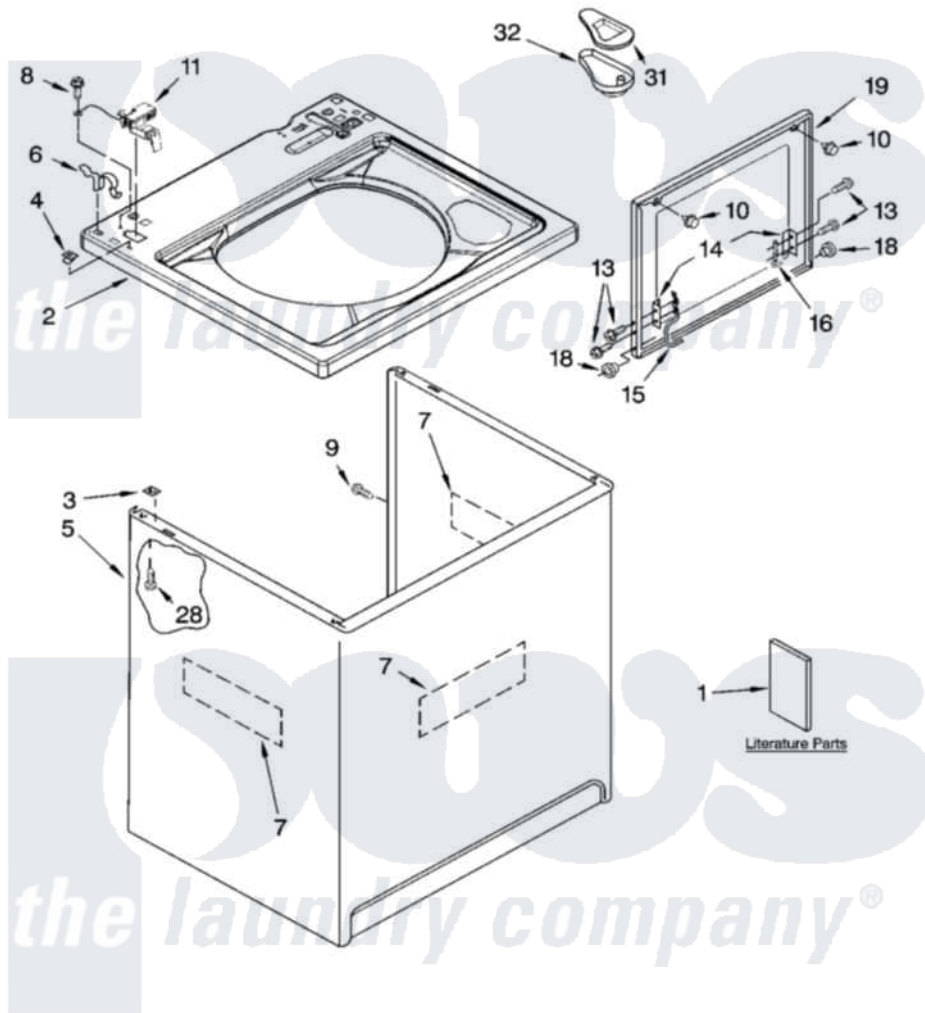

# Whirlpool LSQ9650PW4 01 - TOP AND CABINET PARTS

## TOP AND CABINET PARTS

For Models: LSQ9650PW4, LSQ9650PG4  
(White/Grey) (Biscuit/Gold)

AUTOMATIC  
WASHER

11-05 Litho in U.S.A. (drd)

1

Part No. 8180919

Whirlpool [Residential Whirlpool LSQ9650PW4 Washer Parts](#) Parts Diagram 01 - TOP AND CABINET PARTS  
Click on the part number to view part

|    |                         |                           |                                |
|----|-------------------------|---------------------------|--------------------------------|
| 7  | <a href="#">3976348</a> |                           | Absorber, Sound                |
| 8  | <a href="#">3351614</a> |                           | Screw, Gearcase Cover Mounting |
| 9  | 3357011                 | <a href="#">308685</a>    | Side Trim )                    |
| 10 | <a href="#">9724509</a> |                           | Bumper, Lid                    |
| 11 | <a href="#">8318084</a> |                           | Switch, Lid                    |
| 13 | 355274                  | <a href="#">W10119828</a> | Screw, Lid Hinge Mounting      |
| 14 | <a href="#">21097</a>   |                           | Pad, Lid Hinge                 |
| 15 | 8559336                 | <a href="#">W10225136</a> | Hinge 7 Pad Assembly           |
| 16 | <a href="#">91770</a>   |                           | Hinge, Lid                     |
| 18 | <a href="#">8319539</a> |                           | Bearing, Lid Hinge             |
| 19 | 8558398                 | <a href="#">W10193861</a> | Lid                            |
| "  | 8558399                 | <a href="#">W10193862</a> | Lid                            |
| 28 | <a href="#">3390631</a> |                           | Screw, 10-16 X 3/8             |
| 31 | <a href="#">3955788</a> |                           | Cover, Dispenser               |
| 32 | <a href="#">8519517</a> |                           | Dispenser, Bleach              |