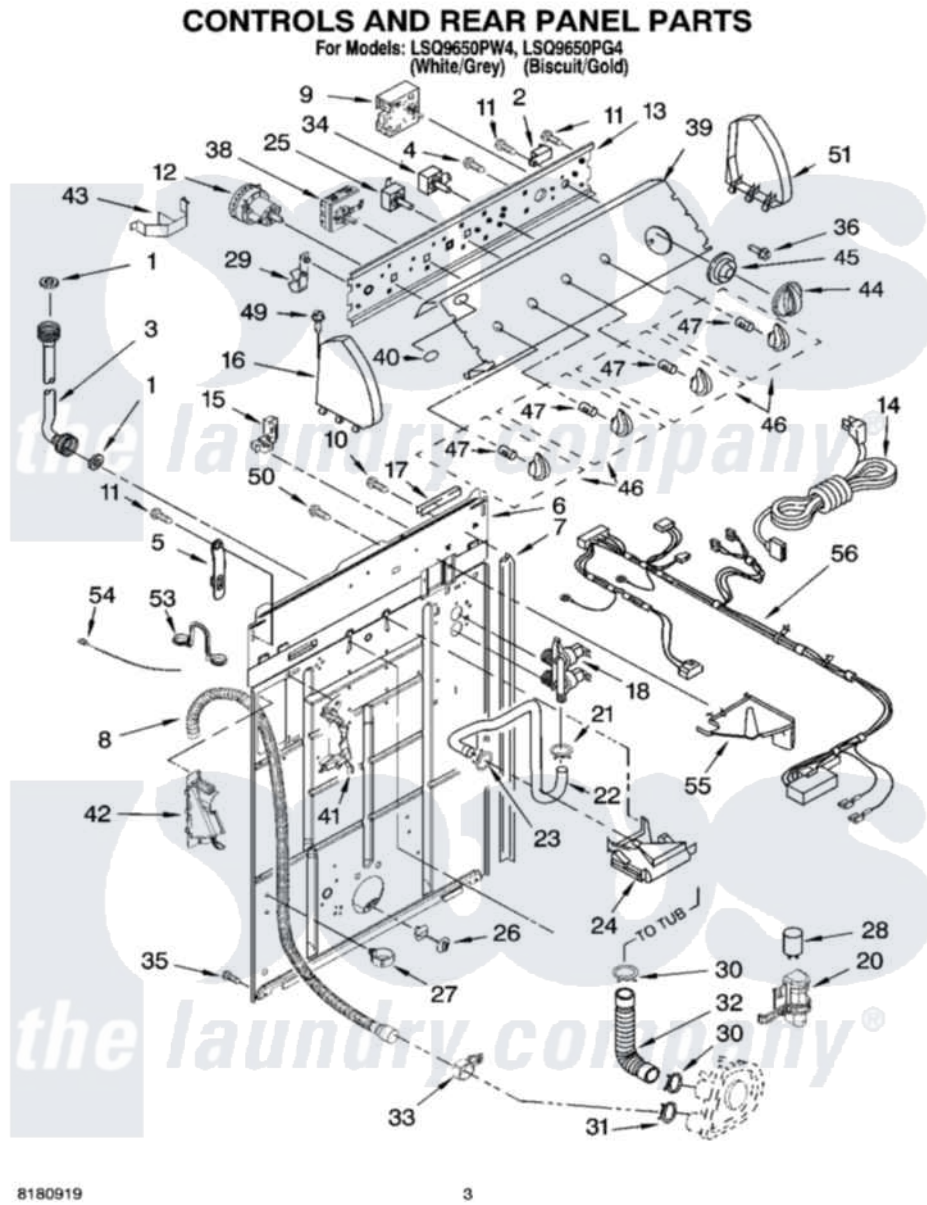

Whirlpool LSQ9650PW4 02 - CONTROLS AND REAR PANEL PARTS

Whirlpool [Residential Whirlpool LSQ9650PW4 Washer Parts](#) Parts Diagram 02 - CONTROLS AND REAR PANEL PARTS

[Click on the part number to view part](#)

Item	Original Part Number	Replaced By	Status	Part Description
1	3976300	16123		Washer Inlet-Hose Miscellaneous Parts Must be Ordered Separately.
2	694419			Mini-Buzzer
3	8571377	89503		Hose-Inlet
"	8571378	89503		Hose-Inlet
4	3400073			Screw, Ground
5	8568314			Strap, Console
6	8318015			Panel, Rear
7	62747			Pad, Rear Panel
8	8559373	W10096921		Drain Hose Assembly
9	8541270			Timer, Control
10	3351614			Screw, Gearcase Cover Mounting
11	90767			Screw, 8A X 3/8 HeX Washer Head Tapping
12	3366847	W10337780		Switch-WL