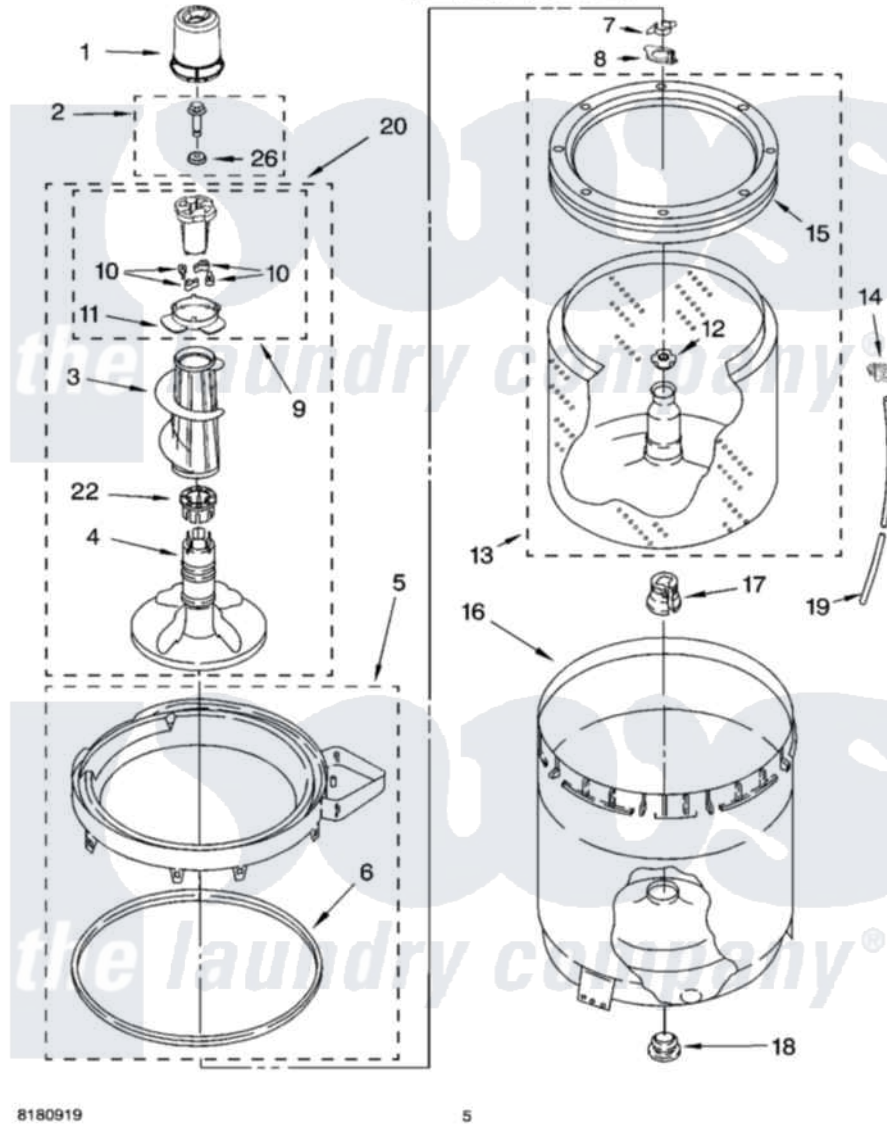

Whirlpool LSQ9650PW4 03 - AGITATOR, BASKET AND TUB PARTS

AGITATOR, BASKET AND TUB PARTS

For Models: LSQ9650PW4, LSQ9650PG4
(White/Grey) (Biscuit/Gold)

8180919

5

Whirlpool Residential Whirlpool LSQ9650PW4 Washer Parts Parts Diagram 03 - AGITATOR, BASKET AND TUB PARTS

[Click on the part number to view part](#)

| Item | Original Part Number | Replaced By | Status | Part Description |
|------|-------------------------|---------------------------|--------|-----------------------------|
| 1 | 8559760 | | | Dispenser, Fabric Softener |
| 2 | 358237 | | | Screw And Washer |
| 3 | 389141 | 3360824 | | Auger, Agitator |
| 4 | 389386 | | | Agitator |
| 5 | 8528150 | W10445870 | | Ring-Tub |
| 6 | 3976308 | | | Gasket, Tub Ring |
| 7 | 3354845 | | | Clip, Agitator |
| 8 | 8543666 | | | Washer, Agitator |
| 9 | 3363662 | 285748 | | Cam-Agitator |
| 10 | 3366877 | 80040 | | Dog-Agitator |
| 11 | 3363661 | | | Bearing, Driven Cam |
| 12 | 21366 | | | Nut, Spanner |
| 13 | 8526016 | W10389328 | | Clothes Container, Assembly |
| 14 | 2219077 | | | Clip, Pressure Switch Hose |
| 15 | 8519788 | 387240 | | Ring, Balance |
| 16 | 63849 | | | Strain Relief, Power Cord |

| | | | |
|----|-------------------------|------------------------|-------------------------|
| 17 | 389140 | | Tub Block, Basket Drive |
| 18 | 383727 | | Gasket, Centerpodt |
| 19 | 3347780 | 353244 | Hose, Pressure Switch |
| 20 | 3347674 | 285727 | Agitator |
| 22 | 3350389 | 285587 | Washer |
| 26 | 3949550 | | Washer |