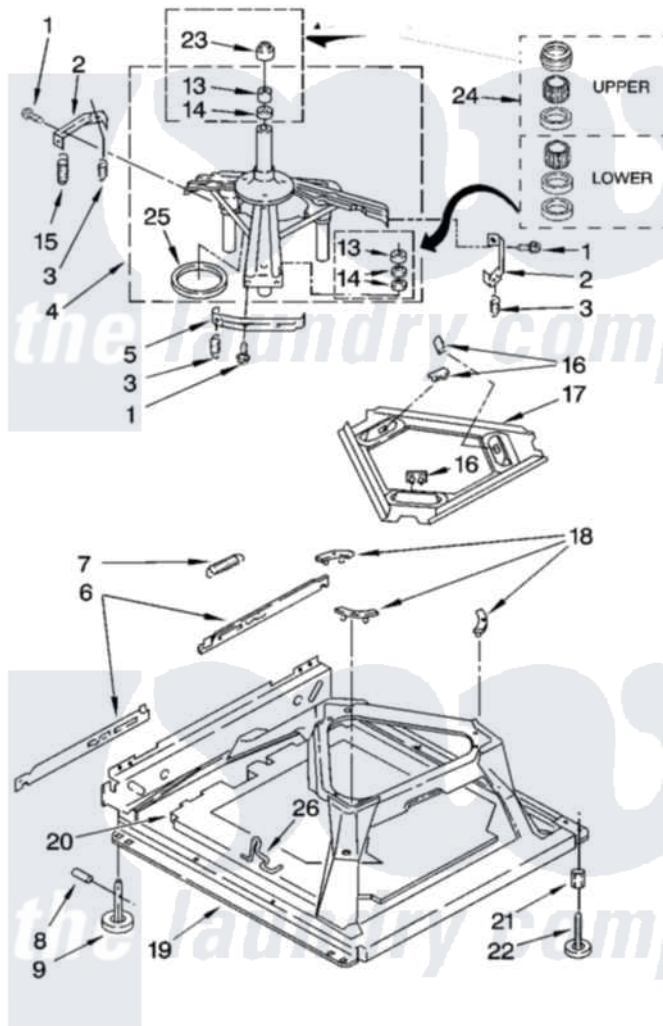

# Whirlpool LSQ9650PW4 05 - MACHINE BASE PARTS

## MACHINE BASE PARTS

For Models: LSQ9650PW4, LSQ9650PG4  
(White/Grey) (Biscuit/Gold)

8

8180919

Whirlpool [Residential Whirlpool LSQ9650PW4 Washer Parts](#) Parts Diagram 05 - MACHINE BASE PARTS  
Click on the part number to view part

Item	Original Part Number	Replaced By	Status	Part Description
1	<a href="#">3400076</a>			Screw, Bracket Mounting
2	<a href="#">64067</a>			Bracket, Spring Outer
3	<a href="#">63907</a>			Spring, Suspension
4	8575214	<a href="#">280184</a>		Support
5	<a href="#">64065</a>			Bracket, Spring Outer
6	<a href="#">63466</a>			Link, Leveling Mechanism
7	62597	<a href="#">8316845</a>		Spring
8	<a href="#">62837</a>			Pin, Knurled
9	62596	<a href="#">285244</a>		Feet-Leveling
13	3347047	<a href="#">8546455</a>		Bearing, Centerpost
14	357409	<a href="#">359449</a>		Seal, Agitator Shaft
15	8318050	<a href="#">285901</a>		Spring
16	62568	<a href="#">285219</a>		Pad
17	<a href="#">3946509</a>			Plate, Suspension
18	3363660	<a href="#">285744</a>		Pad
19	3946512	<a href="#">285771</a>		Base