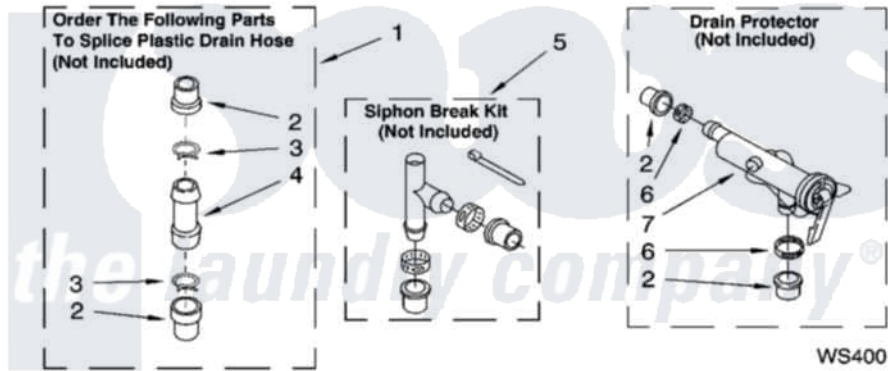

**Whirlpool LSQ9650PW4 09 - WATER SYSTEM PARTS, OPTIONAL PARTS  
(NOT INCLUDED)**

**WATER SYSTEM PARTS**

For Models: LSQ9650PW4, LSQ9650PG4  
(White/Grey) (Biscuit/Gold)

8180919

13

Whirlpool [Residential Whirlpool LSQ9650PW4 Washer Parts](#) Parts Diagram 09 - WATER SYSTEM PARTS,  
OPTIONAL PARTS (NOT INCLUDED)  
Click on the part number to view part

Item	Original Part Number	Replaced By	Status	Part Description
1	<a href="#">285442</a>			Water System Parts
2	<a href="#">285321</a>			Water System Parts
3	370447	<a href="#">285655</a>		Clamp, Hose
4	<a href="#">16272</a>			Connector, Straight
5	<a href="#">285320</a>			Water System Parts
6	65349	<a href="#">285655</a>		Clamp, Hose
7	<a href="#">367031</a>			Water System Parts
	<a href="#">72017</a>			Paint, Touch-Up
"	<a href="#">4392899</a>			Paint, Touch-Up
"	<a href="#">350938</a>			Paint, Pressurized Spray B
"	<a href="#">350930</a>			Paint, Pressurized Spray B
"	<a href="#">4392901</a>			Paint, Pressurized Spray
"	<a href="#">799344</a>			Paint, Touch-Up )
"	<a href="#">4392900</a>			Paint, Bulk )
"	N/A		Not Available	OIL