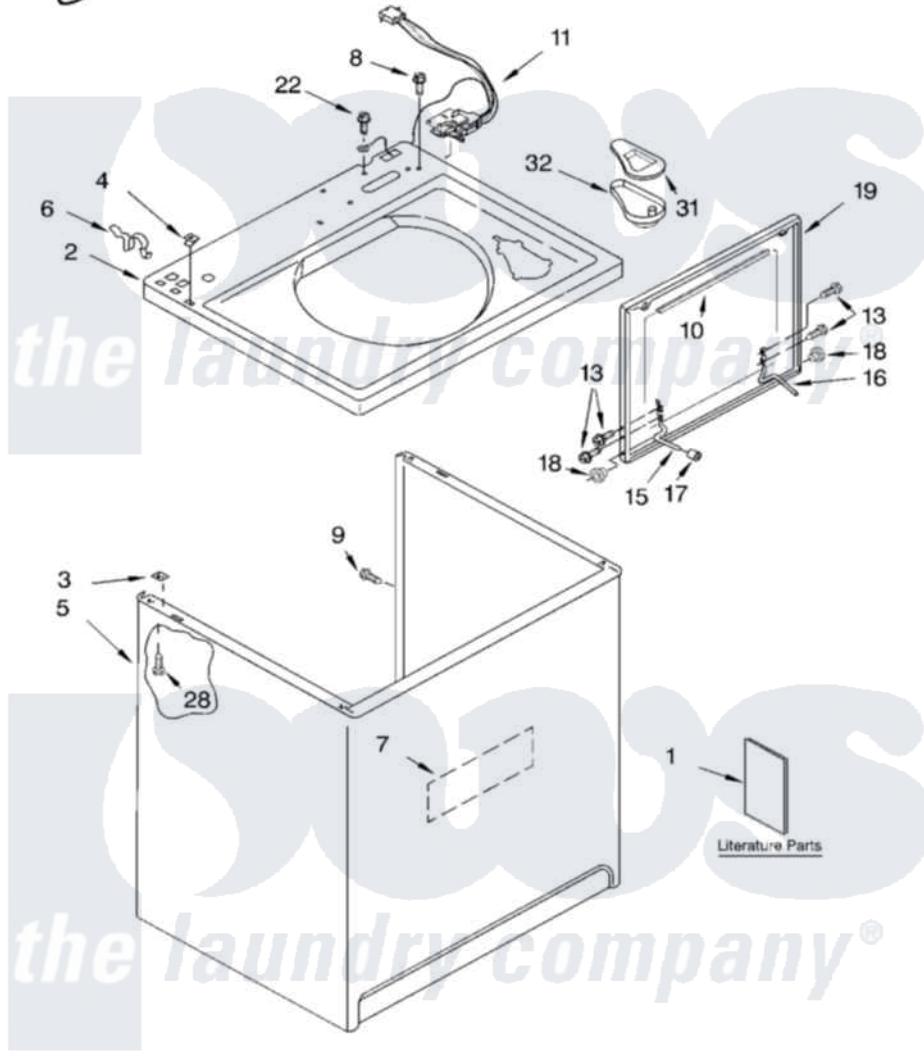

Whirlpool LSQ9659LG1 01 - TOP AND CABINET PARTS

TOP AND CABINET PARTS

For Models: LSQ9659LW1, LSQ9659LG1
(White/Grey) (Biscuit/Gold)

AUTOMATIC
WASHER

5-03 Litho in U.S.A. (drd)

1

Part No. 8179976

[Whirlpool Residential Whirlpool LSQ9659LG1 Washer Parts](#) Parts Diagram 01 - TOP AND CABINET PARTS

[Click on the part number to view part](#)

Item	Original Part Number	Replaced By	Status	Part Description
1	LIT3956025		Not Available	Literature Parts (Installation Instructions)
"	LIT3955869			Literature Parts
"	LIT3955903		Not Available	Literature Parts (Feature Sheet)
"	LIT3956284		Not Available	Literature Parts (Energy Guide)
"	LIT8542483		Not Available	Literature Parts (Wiring Diagram)
"	N/A		Not Available	Following May Be Purchased DO-IT-YOURSELF REPAIR MANUALS
"	LIT4313896	4313896		Do-It-Yourself Repair Manuals
2	3955792			Top
"	3955793			Top
3	62750			Spacer, Cabinet To Top (4)
4	357213			Nut, Push-In
5	63424			Cabinet
"	3954357			Cabinet

6	62780		Clip, Top And Cabinet And Rear Panel
7	3976348		Absorber, Sound
8	3400611		Screw And Washer, Lid Switch
9	3357011	308685	Side Trim)
10	8054939		Seal, Lid
11	8054980		Switch, Lid
13	355274	W10119828	Screw, Lid Hinge Mounting
15	8055257		Hinge, Lid
16	8055256		Hinge, Lid
17	19119		Bumper, Lid Hinge
18	8319539		Bearing, Lid Hinge
19	3956016	3957547	Lid
"	3956017	3957548	Lid
22	3351614		Screw, Gearcase Cover Mounting
28	3390631		Screw, 10-16 X 3/8
31	3955788		Cover, Dispenser
32	8519517		Dispenser, Bleach