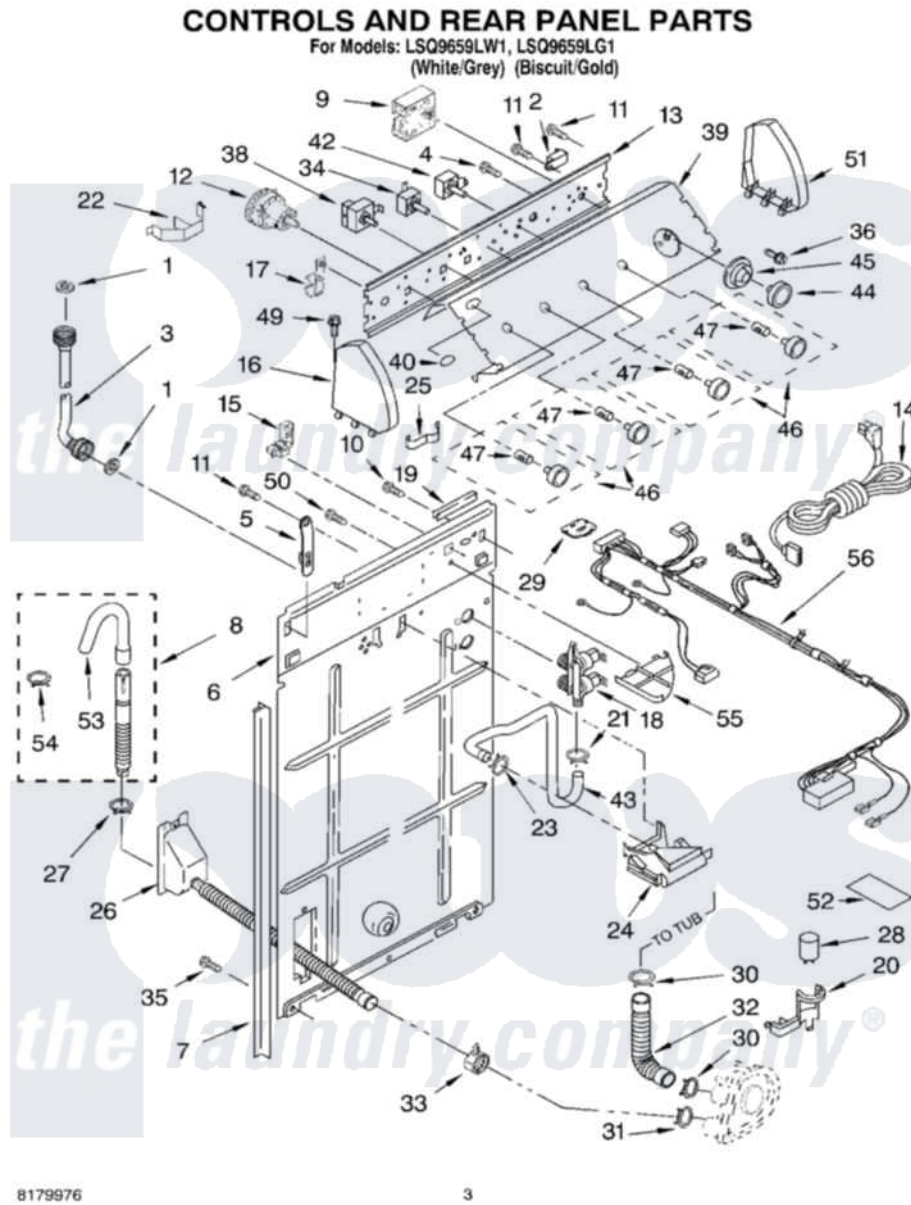

# Whirlpool LSQ9659LG1 02 - CONTROLS AND REAR PANEL PARTS

Whirlpool [Residential Whirlpool LSQ9659LG1 Washer Parts](#) Parts Diagram 02 - CONTROLS AND REAR PANEL PARTS  
Click on the part number to view part

Item	Original Part Number	Replaced By	Status	Part Description
1	3976300	<a href="#">16123</a>		Washer Inlet-Hose Miscellaneous Parts Must be Ordered Separately.
2	<a href="#">694419</a>			Mini-Buzzer
3	3949374	<a href="#">89503</a>		Hose-Inlet
"	3949375	<a href="#">89503</a>		Hose-Inlet
4	<a href="#">3400073</a>			Screw, Ground
5	8318255	<a href="#">8568314</a>		Strap, Console
6	<a href="#">3357978</a>			Panel, Rear
7	<a href="#">62747</a>			Pad, Rear Panel
8	3951609	<a href="#">285664</a>		Hose
"	661577	<a href="#">285666</a>		Hose
"	3357090	<a href="#">285702</a>		Hose
9	<a href="#">3955765</a>			Timer, Control
10	<a href="#">3351614</a>			Screw, Gearcase Cover Mounting
11	<a href="#">90767</a>			Screw, 8A X 3/8 HeX Washer Head Tapping