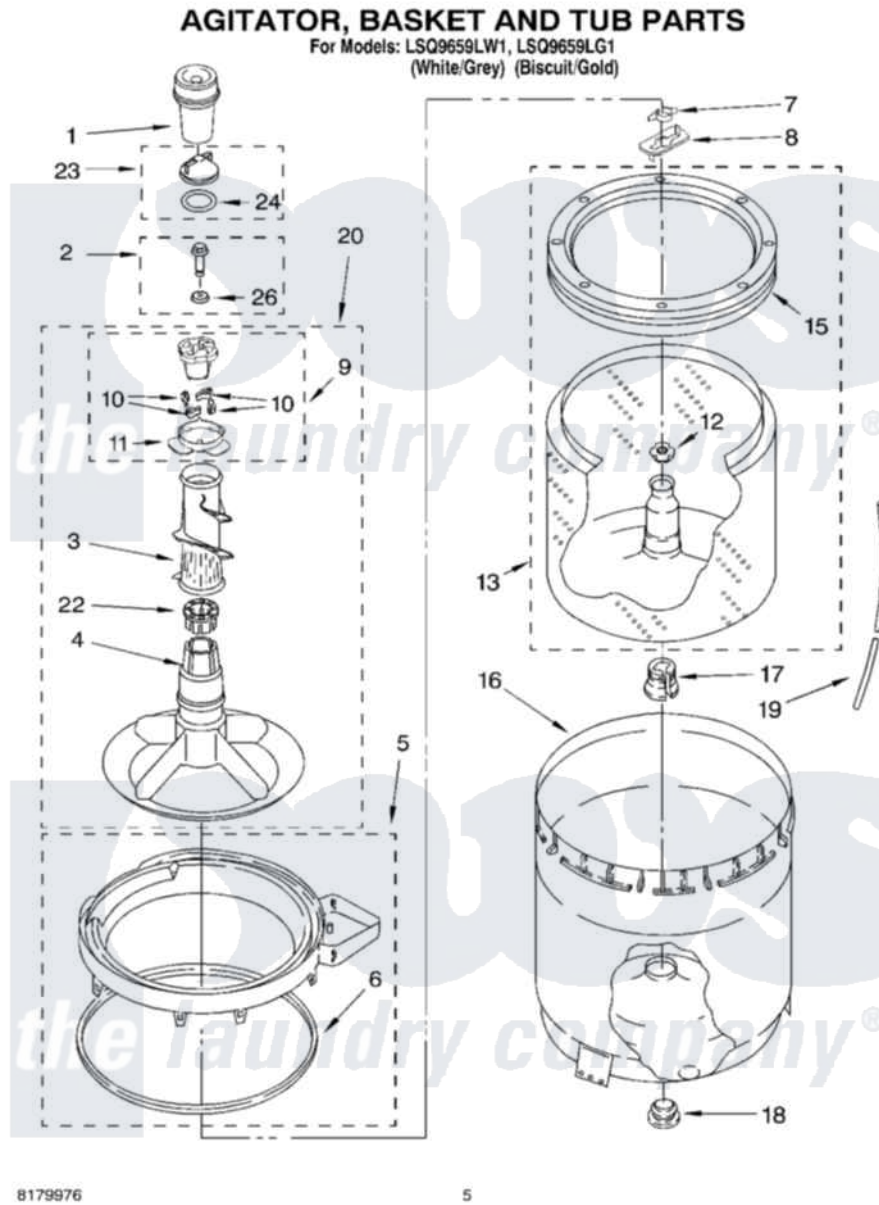

Whirlpool LSQ9659LG1 03 - AGITATOR, BASKET AND TUB PARTS

8179976

5

Whirlpool Residential Whirlpool LSQ9659LG1 Washer Parts Parts Diagram 03 - AGITATOR, BASKET AND TUB PARTS

[Click on the part number to view part](#)

Item	Original Part Number	Replaced By	Status	Part Description
1	63580			Dispenser, Fabric Softener
2	358237			Screw And Washer
3	3363003			Mover, Clothes
4	3951632			Agitator
5	8528150	W10445870		Ring-Tub
6	3976308			Gasket, Tub Ring
7	3354845			Clip, Agitator
8	3355921	8543666		Washer, Agitator
9	3951682	285809		Cam-Agitator
10	3366877	80040		Dog-Agitator
11	3952374			Bearing, Driven Cam
12	21366			Nut, Spanner
13	8526016	W10389328		Clothes Container, Assembly
15	8519788	387240		Ring, Balance
16	63849			Strain Relief, Power Cord
17	389140			Tub Block, Basket Drive

18	383727		Gasket, Centerpodt
19	3347780	353244	Hose, Pressure Switch
20	3951744		Agitator Assembly
22	3951608		Spacer, Thrust
23	3354733	W10074580	Cap, Barrier
24	3348855	W10072840	Fabric Softener
26	3949550		Washer