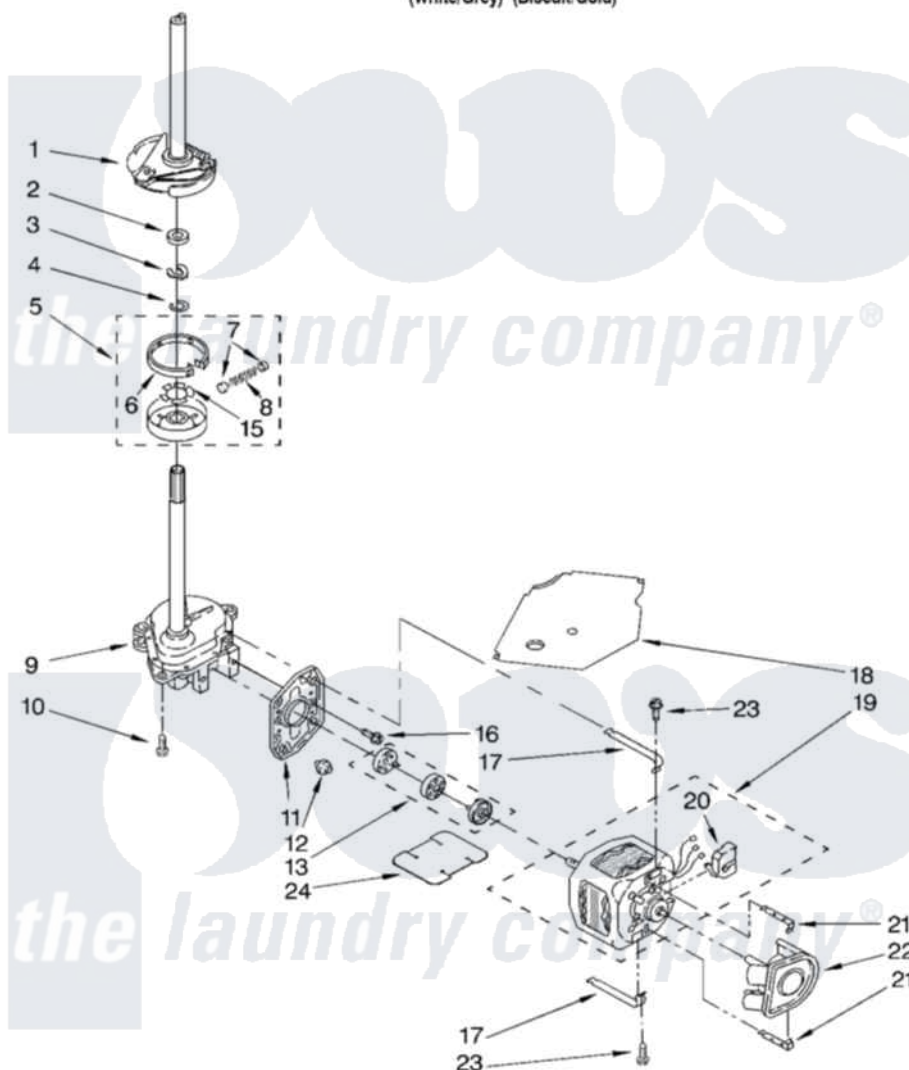

Whirlpool LSQ9659LG1 04 - BRAKE, CLUTCH, GEARCASE, MOTOR AND PUMP PARTS

BRAKE, CLUTCH, GEARCASE, MOTOR AND PUMP PARTS

For Models: LSQ9659LW1, LSQ9659LG1
(White/Grey) (Biscuit/Gold)

8179976

7

Whirlpool [Residential Whirlpool LSQ9659LG1 Washer Parts](#) Parts Diagram 04 - BRAKE, CLUTCH, GEARCASE, MOTOR AND PUMP PARTS

[Click on the part number to view part](#)

Item	Original Part Number	Replaced By	Status	Part Description
1	388952	285792		Basketdrive
2	63292			Washer, Spin Tube Thrust
3	62697	W10080230		Ring, Spin Tube Support
4	63283	285353		Ring
5	3951311	285785		Clutch
6	3951308	285790		Lining
7	62646			Cap, Clutch Spring
8	3946792			Spring And Damper Assembly
9	3360630	3360629		Gearcase
10	3357334	3400516		Screw Anti-Rattle
11	62611			Plate, Motor Mount To Gearcase
12	62691			Grommet, Motor
13	285753	285753A		Coupling
15	3355454			Clip, Main Drive

16	3400516		Screw Anti-Rattle
17	3349637	W10086010	Retainer, Motor
18	3362089		Shield, Tub To Motor
19	8529935		Motor, Main Drive
20	8529896		Switch, Main Drive Motor
21	62700	8546127	Retainer, Pump
22	3363394		Pump
23	3387485	273556	Screw, 10-16 X 5/8
24	3946532		Shield, Motor