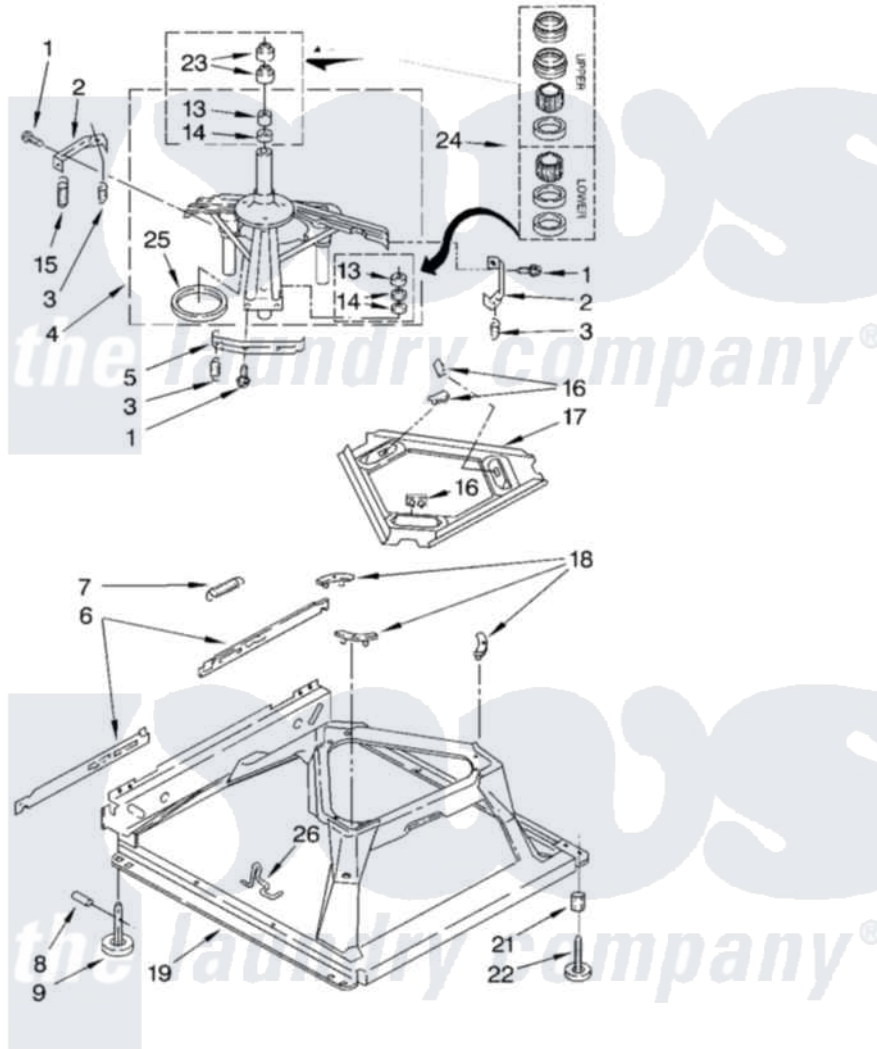

Whirlpool LSQ9659LG1 05 - MACHINE BASE PARTS

MACHINE BASE PARTS

For Models: LSQ9659LW1, LSQ9659LG1
(White/Grey) (Biscuit/Gold)

8

8179976

Whirlpool [Residential Whirlpool LSQ9659LG1 Washer Parts](#) Parts Diagram 05 - MACHINE BASE PARTS
Click on the part number to view part

Item	Original Part Number	Replaced By	Status	Part Description
1	3400076			Screw, Bracket Mounting
2	64067			Bracket, Spring Outer
3	63907			Spring, Suspension
4	3362087	280184		Support
5	64065			Bracket, Spring Outer
6	63466			Link, Leveling Mechanism
7	62597	8316845		Spring
8	62837			Pin, Knurled
9	62596	285244		Feet-Leveling
13	3347047	8546455		Bearing, Centerpost
14	357409	359449		Seal, Agitator Shaft
15	8318050	285901		Spring
16	62568	285219		Pad
17	3946509			Plate, Suspension
18	3363660	285744		Pad
19	3946512	285771		Base

21	3359452		Nut, Lock
22	389102	W10001130	Foot, Leveling
23	356934	8577376	Seal, Centerpost
24	285203		Centerpost Bearing Kit
25	63134		Ring, Sound Deadening
26	63806	W10145155	Retainer, Suspension Spring