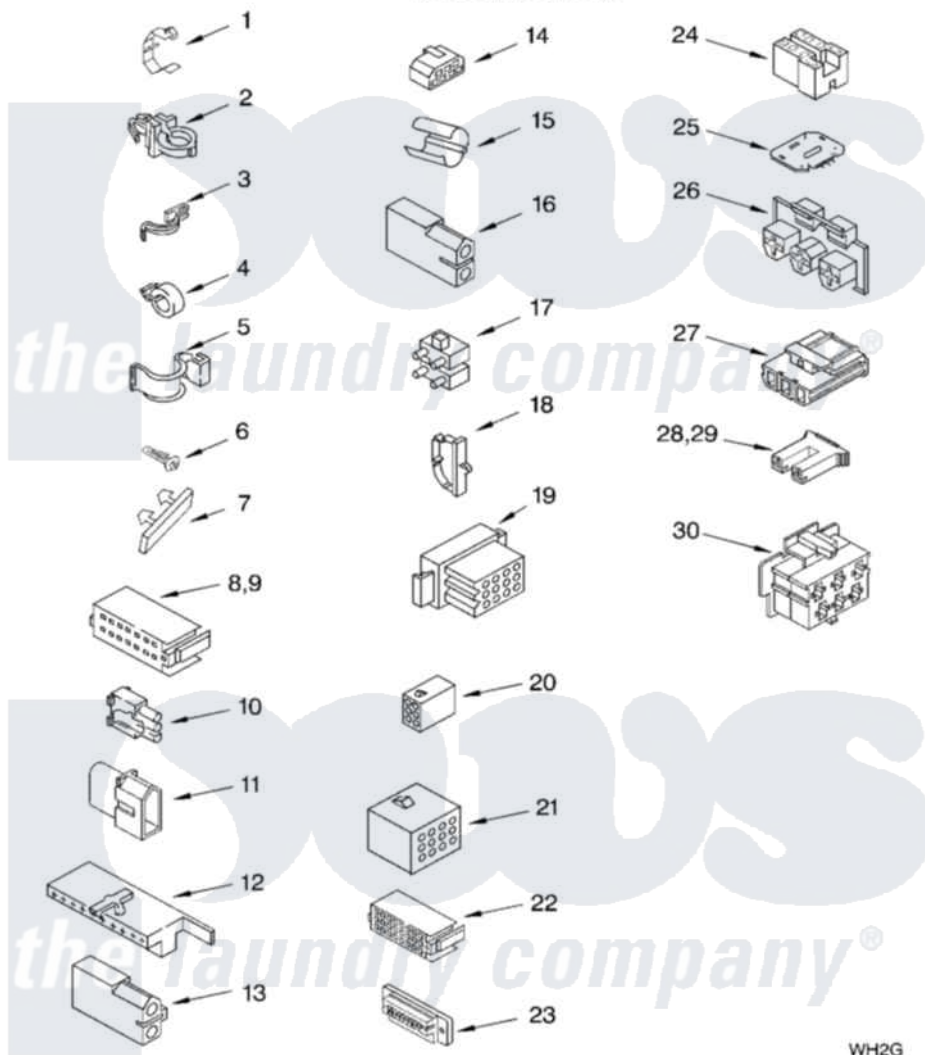

# Whirlpool LSQ9659LG1 06 - WIRING HARNESS PARTS

## WIRING HARNESS PARTS

For Models: LSQ9659LW1, LSQ9659LG1  
(White/Grey) (Biscuit/Gold)

WH2G

8179976

9

Whirlpool [Residential Whirlpool LSQ9659LG1 Washer Parts](#) Parts Diagram 06 - WIRING HARNESS PARTS

[Click on the part number to view part](#)

Item	Original Part Number	Replaced By	Status	Part Description
1	<a href="#">3349557</a>			Retainer, Harness
2	388498		Not Available	Clip, Harness
3	3347812	<a href="#">8528351</a>		Clip
4	3352501	<a href="#">8559320</a>		Restraint, Hose
5	<a href="#">90016</a>			Clip, Pressure Switch Hose
6	3390496	<a href="#">8281256</a>		Clip, Harness
7	<a href="#">389379</a>			Retainer, Side To Feature Panel
8	<a href="#">352090</a>			Timer, Block Disconnect
9	<a href="#">352089</a>			Timer, Block Disconnect
10	<a href="#">62889</a>			Receptacle, Terminal
11	<a href="#">353424</a>			Plug, Terminal
12	<a href="#">62505</a>			Block, Disconnect
13	3348075			Block, Disconnect (Motor 3 Speed) (Use Term. 94613 Or 94614)
14	<a href="#">3347243</a>			Block, Disconnect

15	<a href="#">63523</a>		Harness, Protector
16	<a href="#">717252</a>		Receptacle, Terminal
17	387566		Plug, Terminal (4-Way) (Power Cord) (Use M3 Screws)
18	<a href="#">3352944</a>		Clip, Harness
19	3390423	Not Available	Block, Disconnect (12-Way) (Timer) (Use Term. 94613)
20	3347730	Not Available	Receptacle, (6-Way) (Use Term. 94613)
21	388818		Plug, Terminal (12-Way) (Use Term. 94613 Or 94614)
22	3369366	Not Available	Timer, Block Disconnect (Black) (Amp) (Use Term. 3369365)
23	3349494		Connector, Etc
24	60687		Connector, Relay (Use Term. 308569)
25	3407125	<a href="#">3955728</a>	Control, Etc
26	3948617	<a href="#">2172937</a>	Connector
27	<a href="#">3360056</a>		Connector
28	<a href="#">3354925</a>		Block, Connector
29	<a href="#">3354926</a>		Block, Connector
30	3948615	Not Available	Connector (T.P.A.) (6-Circuit) (Temp. Switch) (Use Term. 3948619 OR 3948620.)