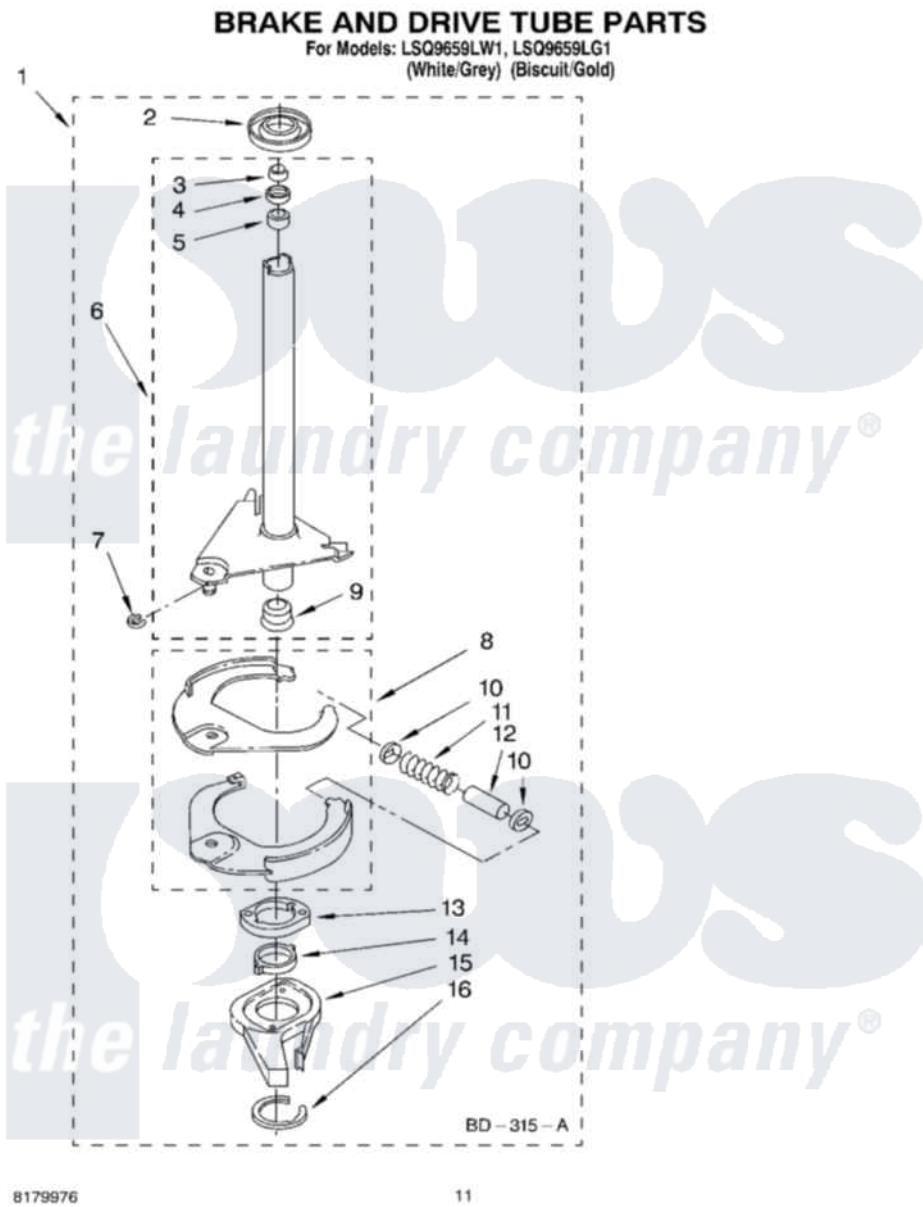

Whirlpool LSQ9659LG1 07 - BRAKE AND DRIVE TUBE PARTS

8179976

11

Whirlpool Residential Whirlpool LSQ9659LG1 Washer Parts Parts Diagram 07 - BRAKE AND DRIVE TUBE PARTS
Click on the part number to view part

Item	Original Part Number	Replaced By	Status	Part Description
1	388952	285792		Basketdrive
2	62658			Ring, Thrust
3	91939			Seal, Shaft
4	356427			Seal, Spin Pinion
5	356937			Spacer, Drive Tube
6	64027	64208		Tube-Spin
7	64035	W10083190		Ring, Retaining
8	64232	285438		Shoe-Brake
9	62703	8546462		"T" Bearing, Spin Tube
10	62648	285658		Sleeve
11	387806		Not Available	Spring, Brake
12	62909	285658		Sleeve
13	63023	8546461		Cam, Brake Release
14	63022			Sleeve, Cam
15	64194	285790		Lining
16	90368	W10083200		Ring, Retaining

" N/A

Not Available

FOLLOWING PARTS NOT
ILLUSTRATED

" [285208](#)

Lubricant