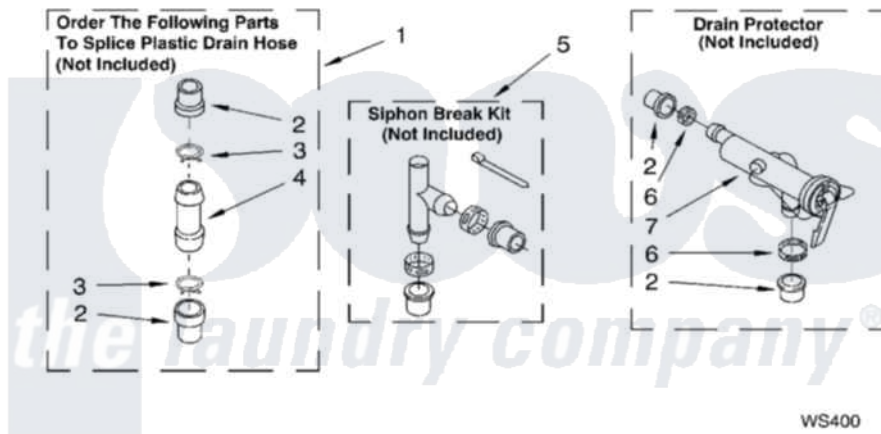

WATER SYSTEM PARTS

For Models: LSQ9659LW1, LSQ9659LG1
(White/Grey) (Biscuit/Gold)

8179976

13

Whirlpool [Residential Whirlpool LSQ9659LG1 Washer Parts](#) Parts Diagram 09 - WATER SYSTEM PARTS
Click on the part number to view part

Item	Original Part Number	Replaced By	Status	Part Description
1	285442			Water System Parts
2	285321			Water System Parts
3	370447	285655		Clamp, Hose
4	16272			Connector, Straight
5	285320			Water System Parts
6	65349	285655		Clamp, Hose
7	367031			Water System Parts