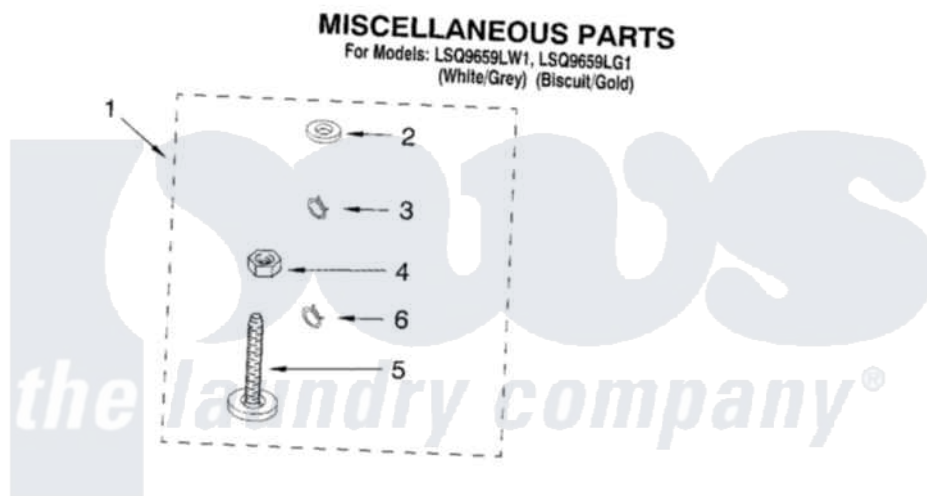

Whirlpool LSQ9659LG1 10 - MISCELLANEOUS PARTS OPTIONAL PARTS (NOT INCLUDED)

Whirlpool [Residential Whirlpool LSQ9659LG1 Washer Parts](#) Parts Diagram 10 - MISCELLANEOUS PARTS OPTIONAL PARTS (NOT INCLUDED)

[Click on the part number to view part](#)

Item	Original Part Number	Replaced By	Status	Part Description
1	3976263	285654		Parts-Misc
2	3976300	16123		Washer Inlet-Hose Miscellaneous Parts Must be Ordered Separately.
3	3366912	356138		Clamp, Hose
4	3359452			Nut, Lock
5	389102	W10001130		Foot, Leveling
6	3366913	3357331		Clamp, Drain
"	72017			Paint, Touch-Up
"	4392899			Paint, Touch-Up
"	350938			Paint, Pressurized Spray B
"	350930			Paint, Pressurized Spray B
"	4392901			Paint, Pressurized Spray
"	799344			Paint, Touch-Up)
"	4392900			Paint, Bulk)