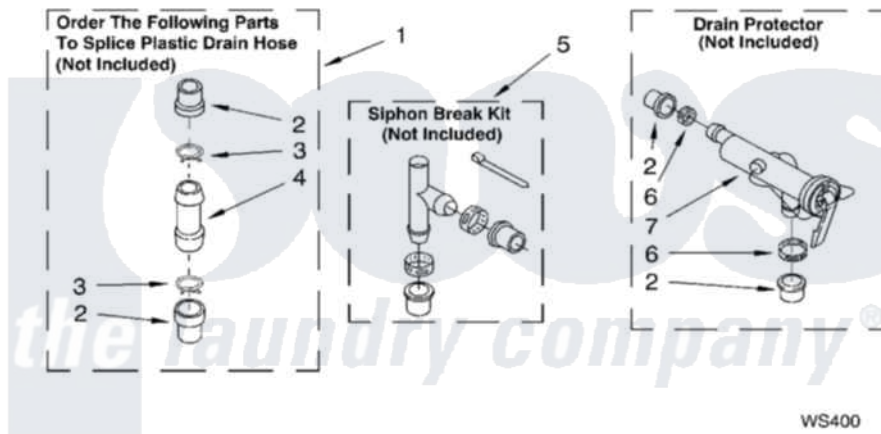

WATER SYSTEM PARTS

For Models: LSQ9659LW1, LSQ9659LG1
(White/Grey) (Biscuit/Gold)

8179976

13

Whirlpool [Residential Whirlpool LSQ9659LW1 Washer Parts](#) Parts Diagram 09 - WATER SYSTEM PARTS

[Click on the part number to view part](#)

Item	Original Part Number	Replaced By	Status	Part Description
1	285442			Water System Parts
2	285321			Water System Parts
3	370447	285655		Clamp, Hose
4	16272			Connector, Straight
5	285320			Water System Parts
6	65349	285655		Clamp, Hose
7	367031			Water System Parts