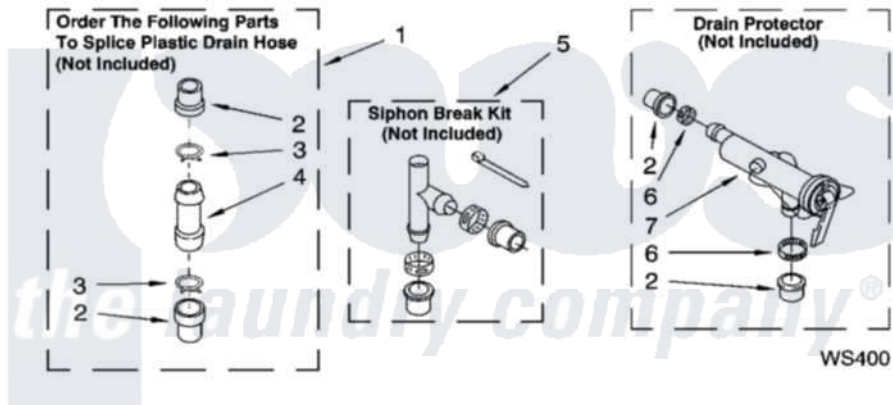

WATER SYSTEM PARTS

For Models: LSQ9659PW0, LSQ9659PG0
(White/Grey) (Biscuit/Gold)

8180358

13

Whirlpool [Residential Whirlpool LSQ9659PG0 Washer Parts](#) Parts Diagram 09 - WATER SYSTEM PARTS

[Click on the part number to view part](#)

Item	Original Part Number	Replaced By	Status	Part Description
1	285442			Water System Parts
2	285321			Water System Parts
3	370447	285655		Clamp, Hose
4	16272			Connector, Straight
5	285320			Water System Parts
6	65349	285655		Clamp, Hose
7	367031			Water System Parts