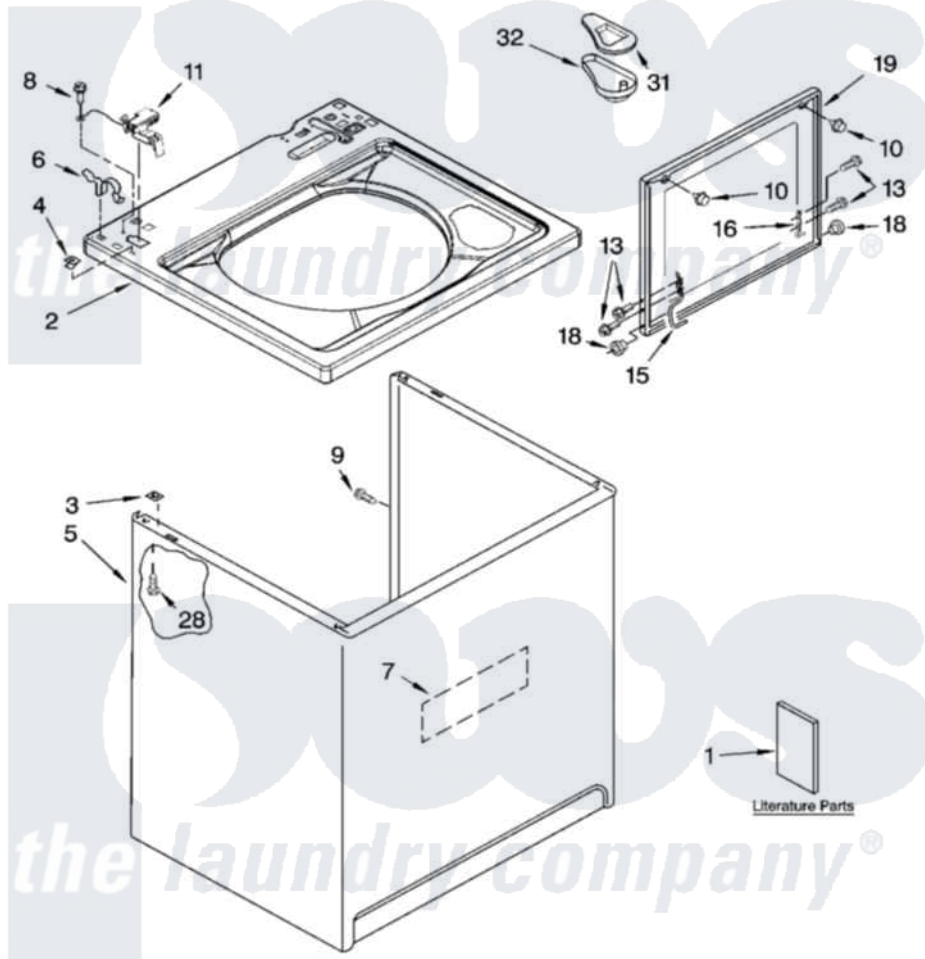

# Whirlpool LSQ9659PG2 01 - TOP AND CABINET PARTS

## TOP AND CABINET PARTS

For Models: LSQ9659PW2, LSQ9659PG2  
(White/Grey) (Biscuit/Gold)

AUTOMATIC  
WASHER

11-04 Litho in U.S.A. (drd)

1

Part No. 6180575

[Whirlpool Residential Whirlpool LSQ9659PG2 Washer Parts](#) Parts Diagram 01 - TOP AND CABINET PARTS

[Click on the part number to view part](#)

Item	Original Part Number	Replaced By	Status	Part Description
1	3956025		Not Available	Installation Instructions
"	3955869		Not Available	Use & Care Guide
"	3955903		Not Available	Feature Sheet
"	3956925		Not Available	Energy Guide
"	8565445		Not Available	Wiring Diagram
"	N/A		Not Available	Following May Be Purchased DO-IT-YOURSELF REPAIR MANUALS
"	<a href="#">4313896</a>			Do-It-Yourself Repair Manuals
2	8543451	<a href="#">8543447</a>		Top
"	8543452	<a href="#">8543448</a>		Top
3	62750			Spacer, Cabinet To Top (4)
4	<a href="#">357213</a>			Nut, Push-In
5	<a href="#">63424</a>			Cabinet
"	<a href="#">3954357</a>			Cabinet
6	<a href="#">62780</a>			Clip, Top And Cabinet And Rear Panel

7	<a href="#">3976348</a>		Absorber, Sound
8	<a href="#">3351614</a>		Screw, Gearcase Cover Mounting
9	3357011	<a href="#">308685</a>	Side Trim )
10	<a href="#">9724509</a>		Bumper, Lid
11	<a href="#">8318084</a>		Switch, Lid
13	355274	<a href="#">W10119828</a>	Screw, Lid Hinge Mounting
15	8559336	<a href="#">W10225136</a>	Hinge 7 Pad Assembly
16	<a href="#">91770</a>		Hinge, Lid
18	<a href="#">8319539</a>		Bearing, Lid Hinge
19	8558398	<a href="#">W10193861</a>	Lid
"	8558399	<a href="#">W10193862</a>	Lid
28	<a href="#">3390631</a>		Screw, 10-16 X 3/8
31	<a href="#">3955788</a>		Cover, Dispenser
32	<a href="#">8519517</a>		Dispenser, Bleach