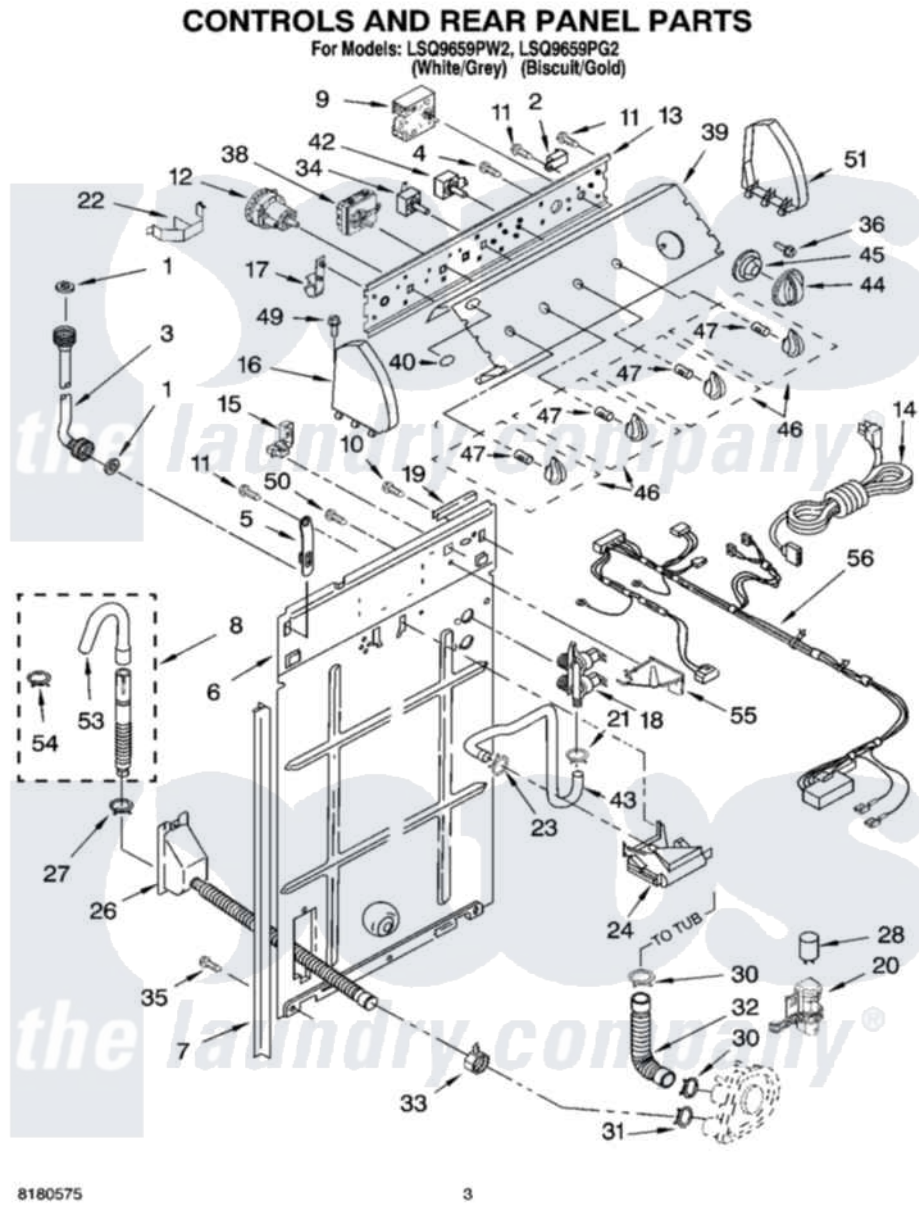

Whirlpool LSQ9659PG2 02 - CONTROLS AND REAR PANEL PARTS

Whirlpool [Residential Whirlpool LSQ9659PG2 Washer Parts](#) Parts Diagram 02 - CONTROLS AND REAR PANEL PARTS
Click on the part number to view part

Item	Original Part Number	Replaced By	Status	Part Description
1	3976300	16123		Washer Inlet-Hose Miscellaneous Parts Must be Ordered Separately.
2	694419			Mini-Buzzer
3	3949374	89503		Hose-Inlet
"	3949375	89503		Hose-Inlet
4	3400073			Screw, Ground
5	8318255	8568314		Strap, Console
6	3357978			Panel, Rear
7	62747			Pad, Rear Panel
8	3951609	285664		Hose
"	661577	285666		Hose
"	3357090	285702		Hose
9	3955765			Timer, Control
10	3351614			Screw, Gearcase Cover Mounting
11	90767			Screw, 8A X 3/8 HeX Washer Head Tapping