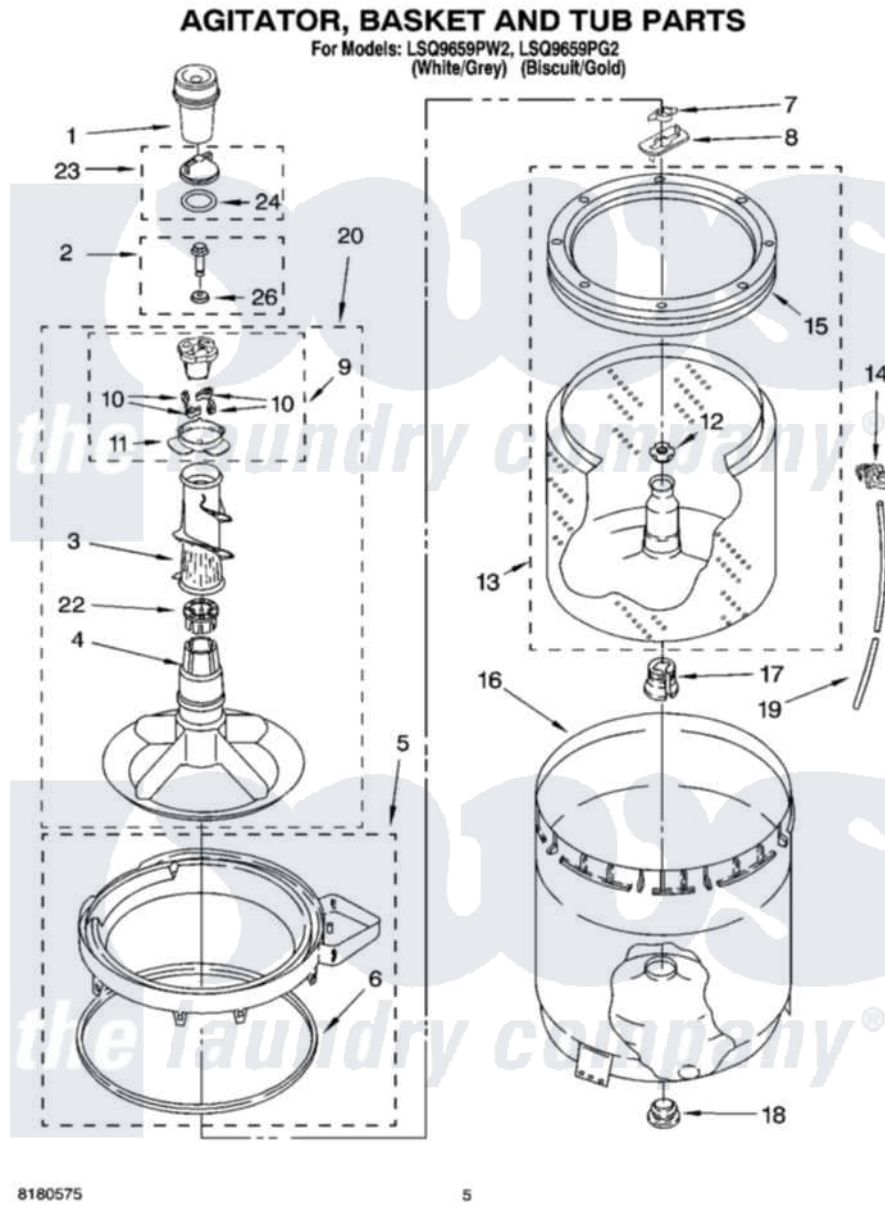

# Whirlpool LSQ9659PG2 03 - AGITATOR, BASKET AND TUB PARTS

8180575

5

Whirlpool [Residential Whirlpool LSQ9659PG2 Washer Parts](#) Parts Diagram 03 - AGITATOR, BASKET AND TUB PARTS

[Click on the part number to view part](#)

Item	Original Part Number	Replaced By	Status	Part Description
1	<a href="#">63580</a>			Dispenser, Fabric Softener
2	<a href="#">358237</a>			Screw And Washer
3	<a href="#">3363003</a>			Mover, Clothes
4	<a href="#">3951632</a>			Agitator
5	8528150	<a href="#">W10445870</a>		Ring-Tub
6	<a href="#">3976308</a>			Gasket, Tub Ring
7	<a href="#">3354845</a>			Clip, Agitator
8	3355921	<a href="#">8543666</a>		Washer, Agitator
9	3951682	<a href="#">285809</a>		Cam-Agitator
10	3366877	<a href="#">80040</a>		Dog-Agitator
11	<a href="#">3952374</a>			Bearing, Driven Cam
12	<a href="#">21366</a>			Nut, Spanner
13	8526016	<a href="#">W10389328</a>		Clothes Container, Assembly
14	<a href="#">2219077</a>			Clip, Pressure Switch Hose
15	8519788	<a href="#">387240</a>		Ring, Balance
16	<a href="#">63849</a>			Strain Relief, Power Cord

17	<a href="#">389140</a>		Tub Block, Basket Drive
18	<a href="#">383727</a>		Gasket, Centerpodt
19	3347780	<a href="#">353244</a>	Hose, Pressure Switch
20	<a href="#">3951744</a>		Agitator Assembly
22	<a href="#">3951608</a>		Spacer, Thrust
23	3354733	<a href="#">W10074580</a>	Cap, Barrier
24	3348855	<a href="#">W10072840</a>	Fabric Softener
26	<a href="#">3949550</a>		Washer