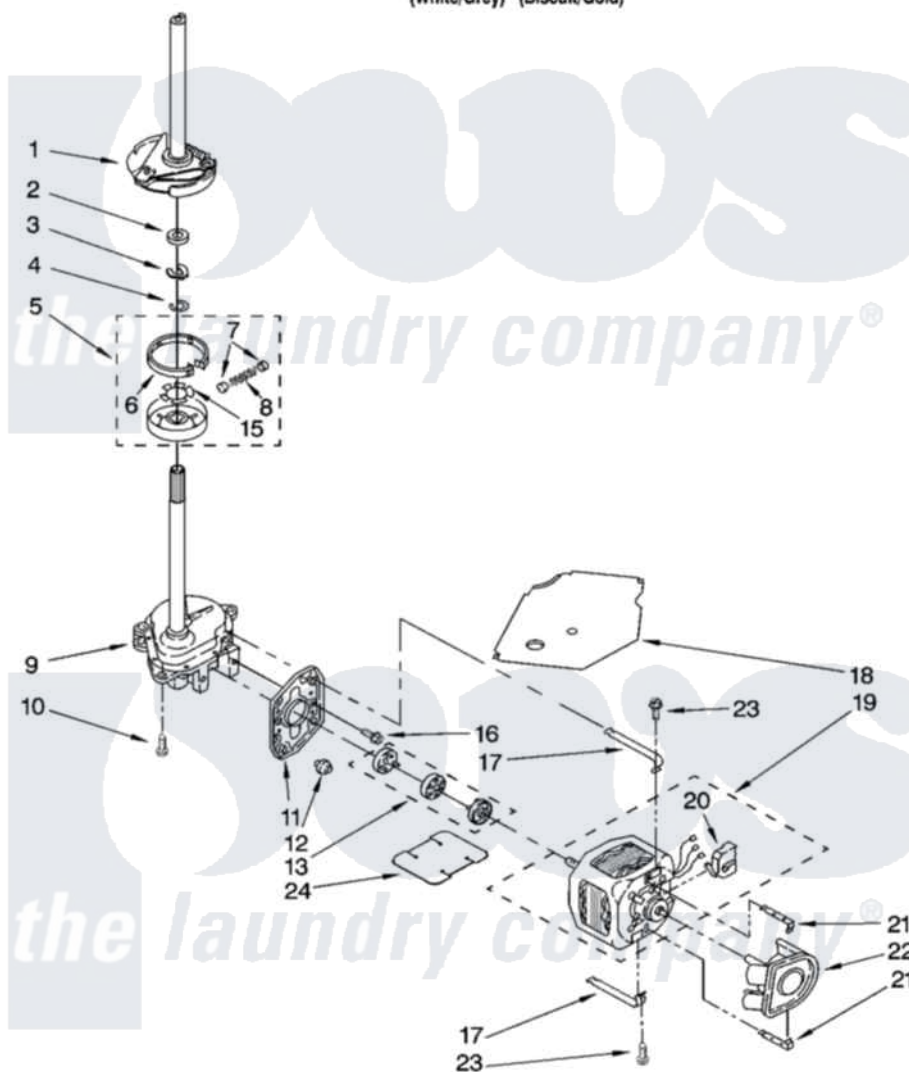

Whirlpool LSQ9659PG2 04 - BRAKE, CLUTCH, GEARCASE, MOTOR AND PUMP PARTS

BRAKE, CLUTCH, GEARCASE, MOTOR AND PUMP PARTS

For Models: LSQ9659PW2, LSQ9659PG2
(White/Grey) (Biscuit/Gold)

8180575

7

Whirlpool [Residential Whirlpool LSQ9659PG2 Washer Parts](#) Parts Diagram 04 - BRAKE, CLUTCH, GEARCASE, MOTOR AND PUMP PARTS
Click on the part number to view part

Item	Original Part Number	Replaced By	Status	Part Description
1	388952	285792		Basketdrive
2	63292			Washer, Spin Tube Thrust
3	62697	W10080230		Ring, Spin Tube Support
4	63283	285353		Ring
5	3951311	285785		Clutch
6	3951308	285790		Lining
7	62646			Cap, Clutch Spring
8	3946792			Spring And Damper Assembly
9	3360630	3360629		Gearcase
10	3357334	3400516		Screw Anti-Rattle
11	62611			Plate, Motor Mount To Gearcase
12	62691			Grommet, Motor
13	285753	285753A		Coupling
15	3355454			Clip, Main Drive

16	3400516		Screw Anti-Rattle
17	3349637	W10086010	Retainer, Motor
18	3362089		Shield, Tub To Motor
19	8529935		Motor, Main Drive
20	8529896		Switch, Main Drive Motor
21	8546127		Retainer, Pump
22	3363394		Pump
23	3387485	273556	Screw, 10-16 X 5/8
24	3946532		Shield, Motor