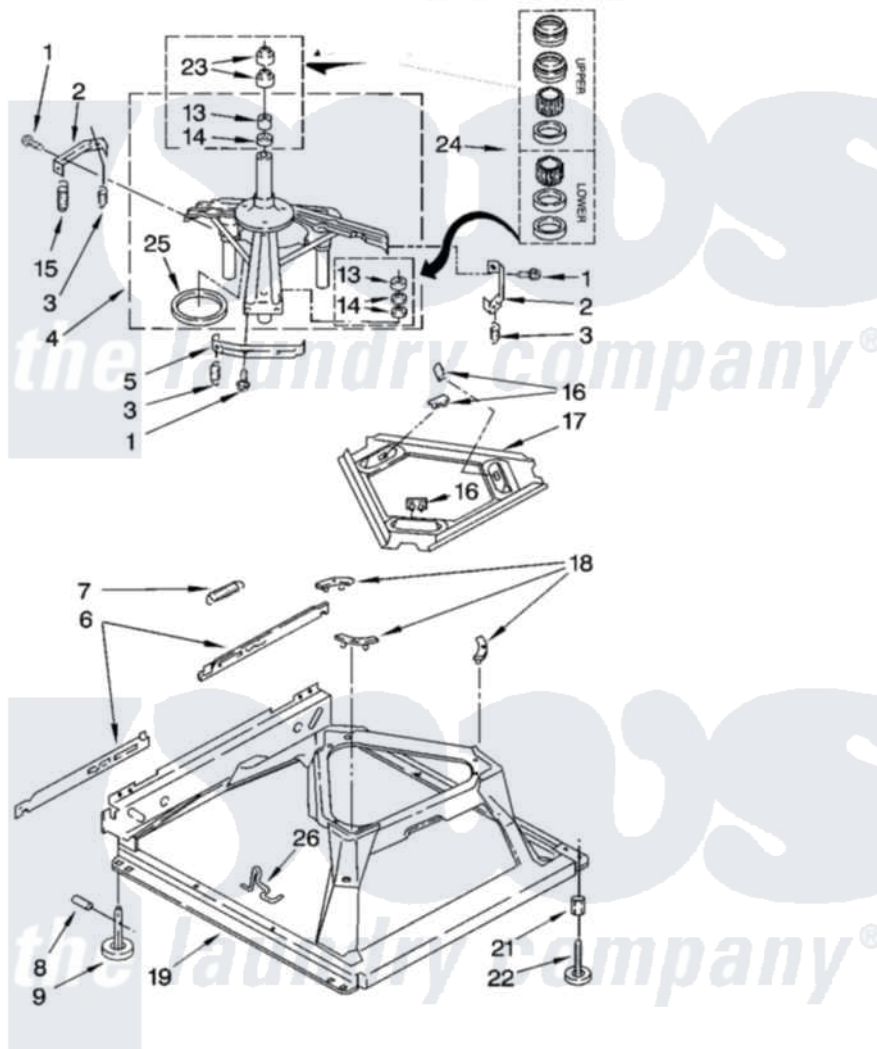

Whirlpool LSQ9659PG2 05 - MACHINE BASE PARTS

MACHINE BASE PARTS

For Models: LSQ9659PW2, LSQ9659PG2
(White/Grey) (Biscuit/Gold)

8

8180575

Whirlpool Residential Whirlpool LSQ9659PG2 Washer Parts Parts Diagram 05 - MACHINE BASE PARTS

[Click on the part number to view part](#)

Item	Original Part Number	Replaced By	Status	Part Description
1	3400076			Screw, Bracket Mounting
2	64067			Bracket, Spring Outer
3	63907			Spring, Suspension
4	3362087	280184		Support
5	64065			Bracket, Spring Outer
6	63466			Link, Leveling Mechanism
7	62597	8316845		Spring
8	62837			Pin, Knurled
9	62596	285244		Feet-Leveling
13	3347047	8546455		Bearing, Centerpost
14	357409	359449		Seal, Agitator Shaft
15	8318050	285901		Spring
16	62568	285219		Pad
17	3946509			Plate, Suspension
18	3363660	285744		Pad
19	3946512	285771		Base

21	3359452		Nut, Lock
22	389102	W10001130	Foot, Leveling
23	356934	8577376	Seal, Centerpost
24	285203		Centerpost Bearing Kit
25	63134		Ring, Sound Deadening
26	63806	W10145155	Retainer, Suspension Spring