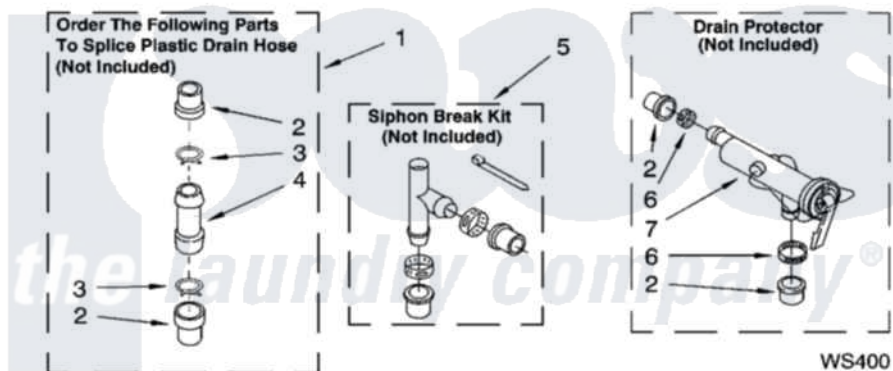

Whirlpool LSQ9659PG2 09 - WATER SYSTEM PARTS, MISCELLANEOUS PARTS, OPTIONAL PARTS (NOT INCLUDED)

WATER SYSTEM PARTS

For Models: LSQ9659PW2, LSQ9659PG2
(White/Grey) (Biscuit/Gold)

8180575

13

Whirlpool [Residential Whirlpool LSQ9659PG2 Washer Parts](#) Parts Diagram 09 - WATER SYSTEM PARTS, MISCELLANEOUS PARTS, OPTIONAL PARTS (NOT INCLUDED)

[Click on the part number to view part](#)

Item	Original Part Number	Replaced By	Status	Part Description
1	285442			Water System Parts
2	285321			Water System Parts
3	370447	285655		Clamp, Hose
4	16272			Connector, Straight
5	285320			Water System Parts
6	65349	285655		Clamp, Hose
7	367031			Water System Parts
1	3976263	285654		Parts-Misc
2	3976300	16123		Washer Inlet-Hose Miscellaneous Parts Must be Ordered Separately.
3	3366912	356138		Clamp, Hose
4	3359452			Nut, Lock
5	389102	W10001130		Foot, Leveling
6	3366913	3357331		Clamp, Drain