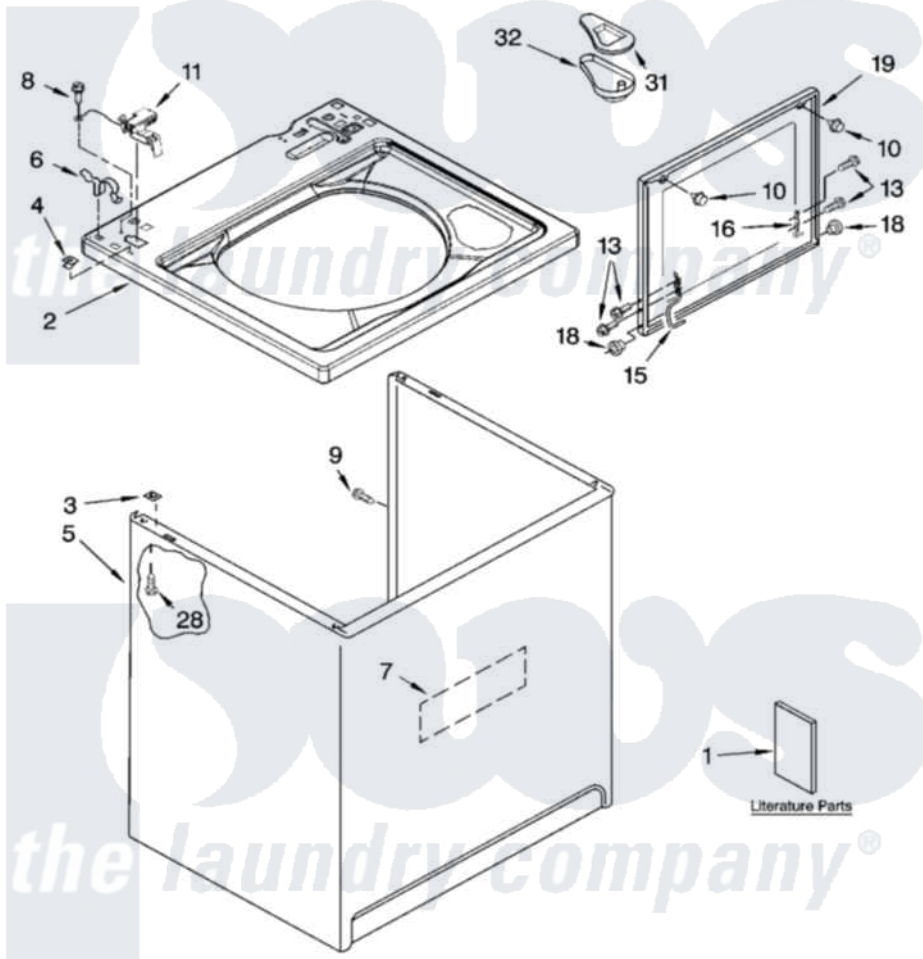

# Whirlpool LSQ9659PG3 01 - TOP AND CABINET PARTS

## TOP AND CABINET PARTS

For Models: LSQ9659PW3, LSQ9659PG3  
(White/Grey) (Biscuit/Gold)

AUTOMATIC  
WASHER

5-05 Litho in U.S.A. (drd)

1

Part No. 8180660

[Whirlpool Residential Whirlpool LSQ9659PG3 Washer Parts](#) Parts Diagram 01 - TOP AND CABINET PARTS

[Click on the part number to view part](#)

Item	Original Part Number	Replaced By	Status	Part Description
1	3957165		Not Available	Installation Instructions
"	3955869		Not Available	Use & Care Guide
"	3955903		Not Available	Feature Sheet
"	3957477		Not Available	Energy Guide
"	8565445		Not Available	Wiring Diagram
"	N/A		Not Available	Following May Be Purchased DO-IT-YOURSELF REPAIR MANUALS
"	<a href="#">4313896</a>			Do-It-Yourself Repair Manuals
2	8543451	<a href="#">8543447</a>		Top
"	8543452	<a href="#">8543448</a>		Top
3	62750			Spacer, Cabinet To Top (4)
4	<a href="#">357213</a>			Nut, Push-In
5	<a href="#">63424</a>			Cabinet
"	<a href="#">3954357</a>			Cabinet
6	<a href="#">62780</a>			Clip, Top And Cabinet And Rear Panel

7	<a href="#">3976348</a>		Absorber, Sound
8	<a href="#">3351614</a>		Screw, Gearcase Cover Mounting
9	3357011	<a href="#">308685</a>	Side Trim )
10	<a href="#">9724509</a>		Bumper, Lid
11	<a href="#">8318084</a>		Switch, Lid
13	355274	<a href="#">W10119828</a>	Screw, Lid Hinge Mounting
15	8559336	<a href="#">W10225136</a>	Hinge 7 Pad Assembly
16	<a href="#">91770</a>		Hinge, Lid
18	<a href="#">8319539</a>		Bearing, Lid Hinge
19	8558398	<a href="#">W10193861</a>	Lid
"	8558399	<a href="#">W10193862</a>	Lid
28	<a href="#">3390631</a>		Screw, 10-16 X 3/8
31	<a href="#">3955788</a>		Cover, Dispenser
32	<a href="#">8519517</a>		Dispenser, Bleach