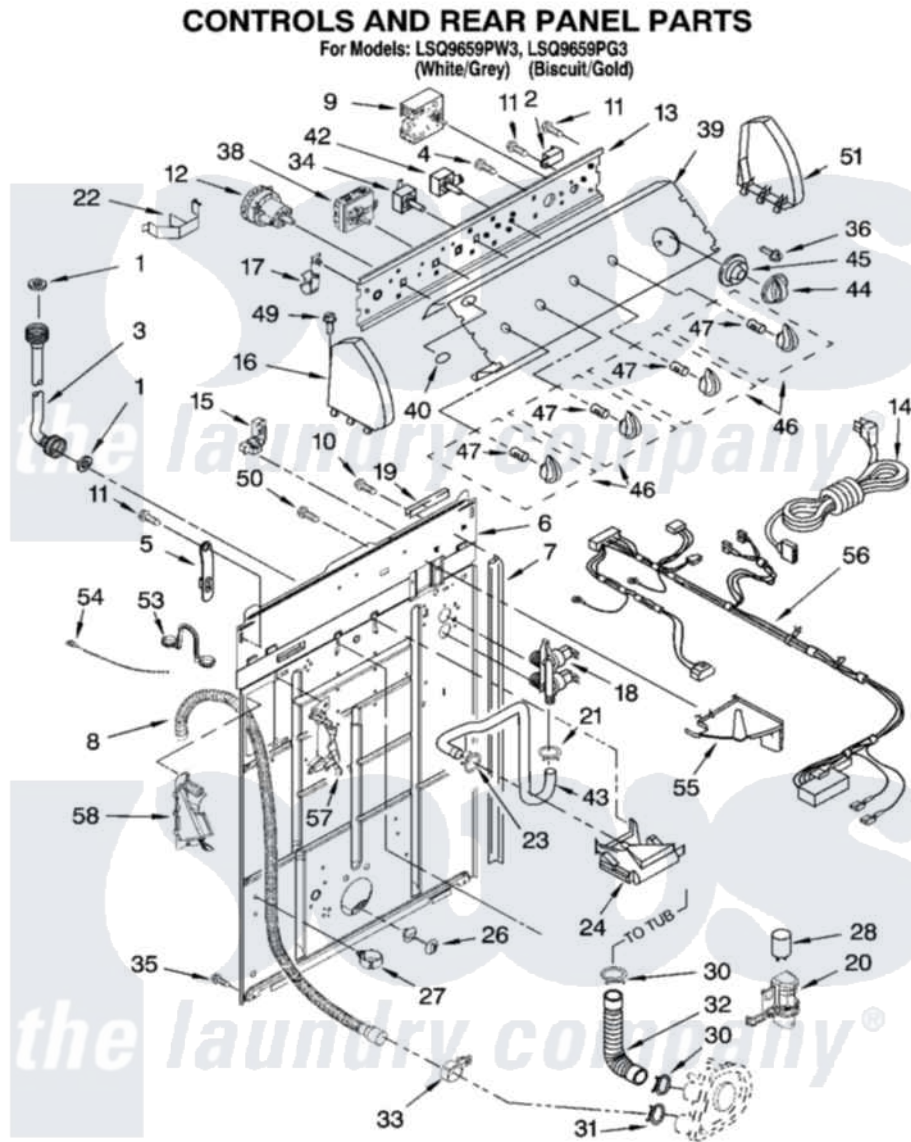

Whirlpool LSQ9659PG3 02 - CONTROLS AND REAR PANEL PARTS

8180660

3

Whirlpool [Residential Whirlpool LSQ9659PG3 Washer Parts](#) Parts Diagram 02 - CONTROLS AND REAR PANEL PARTS
Click on the part number to view part

Item	Original Part Number	Replaced By	Status	Part Description
1	3976300	16123		Washer Inlet-Hose Miscellaneous Parts Must be Ordered Separately.
2	694419			Mini-Buzzer
3	8571377	89503		Hose-Inlet
"	8571378	89503		Hose-Inlet
4	3400073			Screw, Ground
5	8568314			Strap, Console
6	8318015			Panel, Rear
7	62747			Pad, Rear Panel
8	8559373	W10096921		Drain Hose Assembly
9	3955765			Timer, Control
10	3351614			Screw, Gearcase Cover Mounting
11	90767			Screw, 8A X 3/8 HeX Washer Head Tapping
12	3366845	W10339326		Switch-WL
13	8544893			Bracket, Control