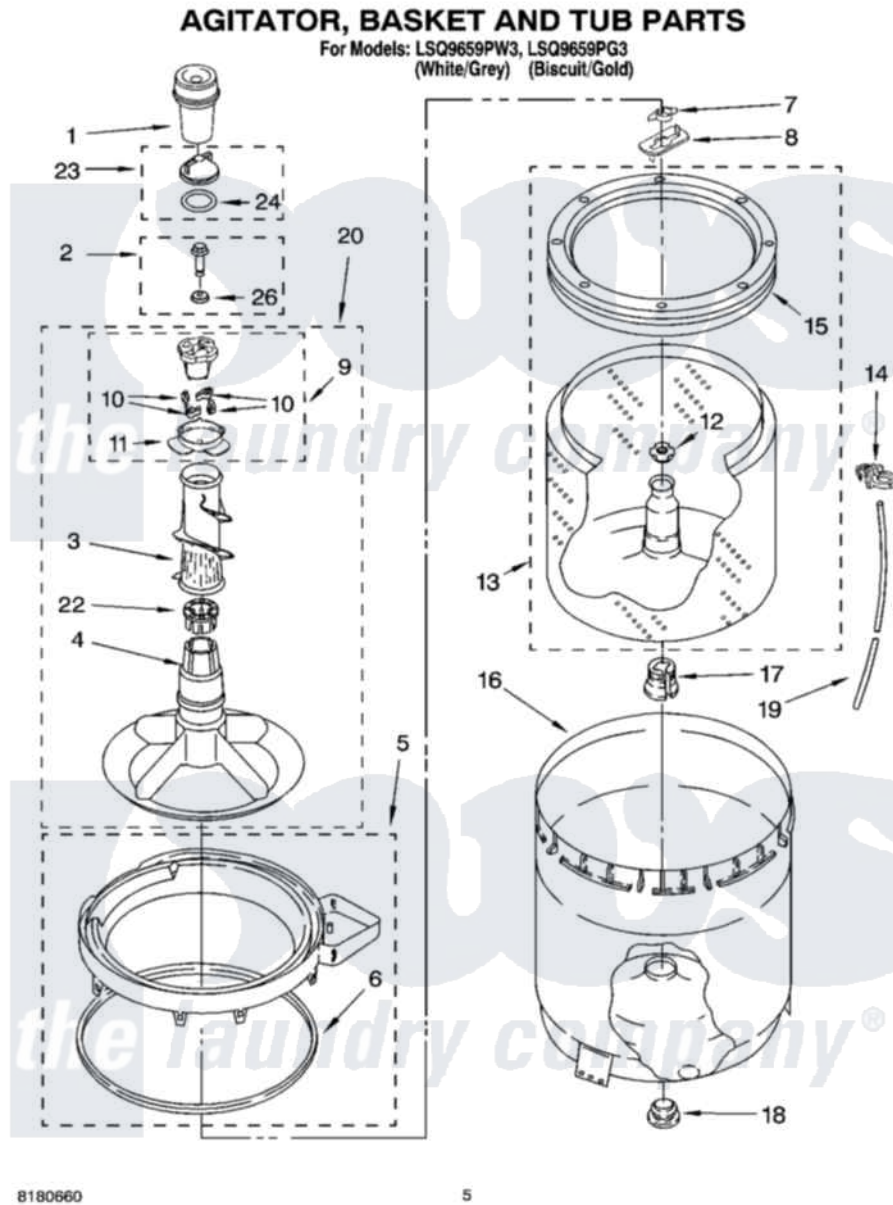

Whirlpool LSQ9659PG3 03 - AGITATOR, BASKET AND TUB PARTS

8180660

5

Whirlpool Residential Whirlpool LSQ9659PG3 Washer Parts Parts Diagram 03 - AGITATOR, BASKET AND TUB PARTS

[Click on the part number to view part](#)

Item	Original Part Number	Replaced By	Status	Part Description
1	63580			Dispenser, Fabric Softener
2	358237			Screw And Washer
3	3363003			Mover, Clothes
4	3951632			Agitator
5	8528150	W10445870		Ring-Tub
6	3976308			Gasket, Tub Ring
7	3354845			Clip, Agitator
8	3355921	8543666		Washer, Agitator
9	3951682	285809		Cam-Agitator
10	3366877	80040		Dog-Agitator
11	3952374			Bearing, Driven Cam
12	21366			Nut, Spanner
13	8526016	W10389328		Clothes Container, Assembly
14	2219077			Clip, Pressure Switch Hose
15	8519788	387240		Ring, Balance
16	63849			Strain Relief, Power Cord

17	389140		Tub Block, Basket Drive
18	383727		Gasket, Centerpodt
19	3347780	353244	Hose, Pressure Switch
20	3951744		Agitator Assembly
22	3951608		Spacer, Thrust
23	3354733	W10074580	Cap, Barrier
24	3348855	W10072840	Fabric Softener
26	3949550		Washer