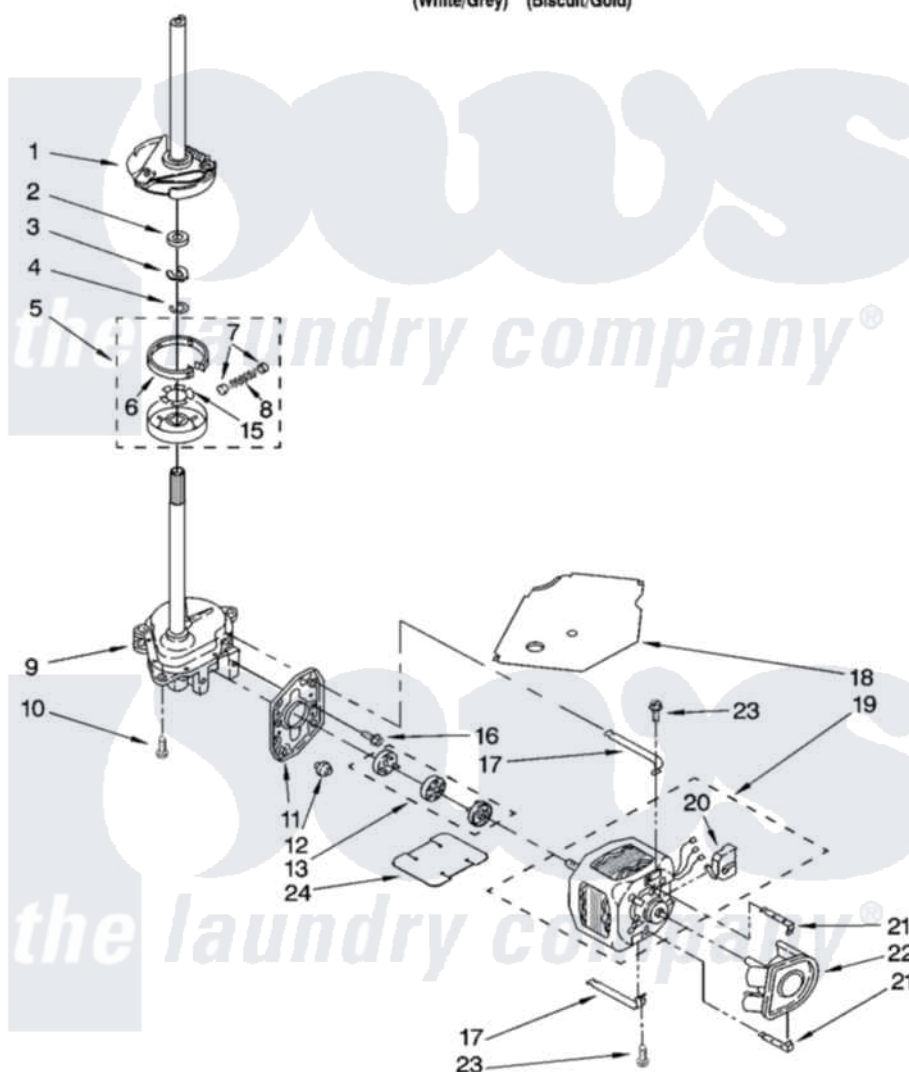

Whirlpool LSQ9659PG3 04 - BRAKE, CLUTCH, GEARCASE, MOTOR AND PUMP PARTS

BRAKE, CLUTCH, GEARCASE, MOTOR AND PUMP PARTS

For Models: LSQ9659PW3, LSQ9659PG3
(White/Grey) (Biscuit/Gold)

8180660

7

Whirlpool [Residential Whirlpool LSQ9659PG3 Washer Parts](#) Parts Diagram 04 - BRAKE, CLUTCH, GEARCASE, MOTOR AND PUMP PARTS
Click on the part number to view part

Item	Original Part Number	Replaced By	Status	Part Description
1	388952	285792		Basketdrive
2	63292			Washer, Spin Tube Thrust
3	62697	W10080230		Ring, Spin Tube Support
4	63283	285353		Ring
5	3951311	285785		Clutch
6	3951308	285790		Lining
7	62646			Cap, Clutch Spring
8	3946792			Spring And Damper Assembly
9	3360630	3360629		Gearcase
10	3357334	3400516		Screw Anti-Rattle
11	62611			Plate, Motor Mount To Gearcase
12	62691			Grommet, Motor
13	285753	285753A		Coupling
15	3355454			Clip, Main Drive

16	3400516		Screw Anti-Rattle
17	3349637	W10086010	Retainer, Motor
18	3362089		Shield, Tub To Motor
19	8529935		Motor, Main Drive
20	8529896		Switch, Main Drive Motor
21	8546127		Retainer, Pump
22	3363394		Pump
23	3387485	273556	Screw, 10-16 X 5/8
24	3946532		Shield, Motor