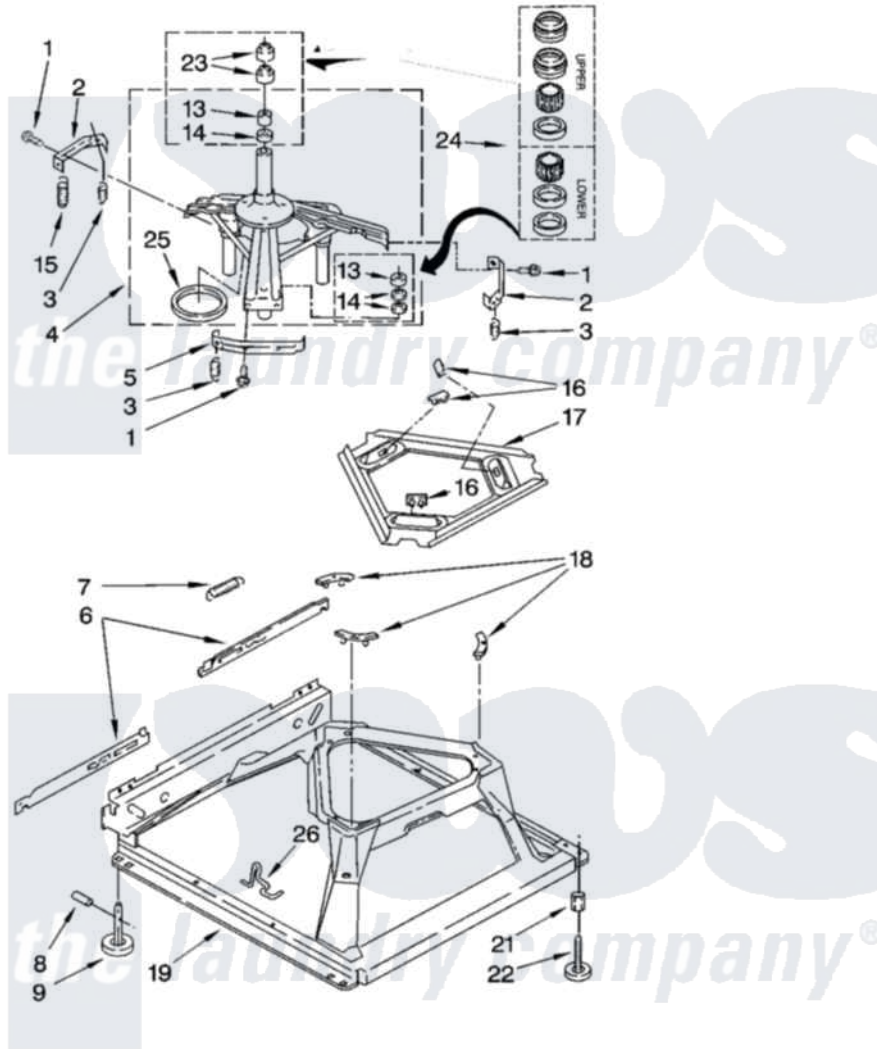

Whirlpool LSQ9659PG3 05 - MACHINE BASE PARTS

MACHINE BASE PARTS

For Models: LSQ9659PW3, LSQ9659PG3
(White/Grey) (Biscuit/Gold)

8

8180660

Whirlpool Residential Whirlpool LSQ9659PG3 Washer Parts Parts Diagram 05 - MACHINE BASE PARTS

[Click on the part number to view part](#)

Item	Original Part Number	Replaced By	Status	Part Description
1	3400076			Screw, Bracket Mounting
2	64067			Bracket, Spring Outer
3	63907			Spring, Suspension
4	8575214	280184		Support
5	64065			Bracket, Spring Outer
6	63466			Link, Leveling Mechanism
7	62597	8316845		Spring
8	62837			Pin, Knurled
9	62596	285244		Feet-Leveling
13	3347047	8546455		Bearing, Centerpost
14	357409	359449		Seal, Agitator Shaft
15	8318050	285901		Spring
16	62568	285219		Pad
17	3946509			Plate, Suspension
18	3363660	285744		Pad
19	3946512	285771		Base

21	3359452		Nut, Lock
22	389102	W10001130	Foot, Leveling
23	356934	8577376	Seal, Centerpost
24	285203		Centerpost Bearing Kit
25	63134		Ring, Sound Deadening
26	63806	W10145155	Retainer, Suspension Spring