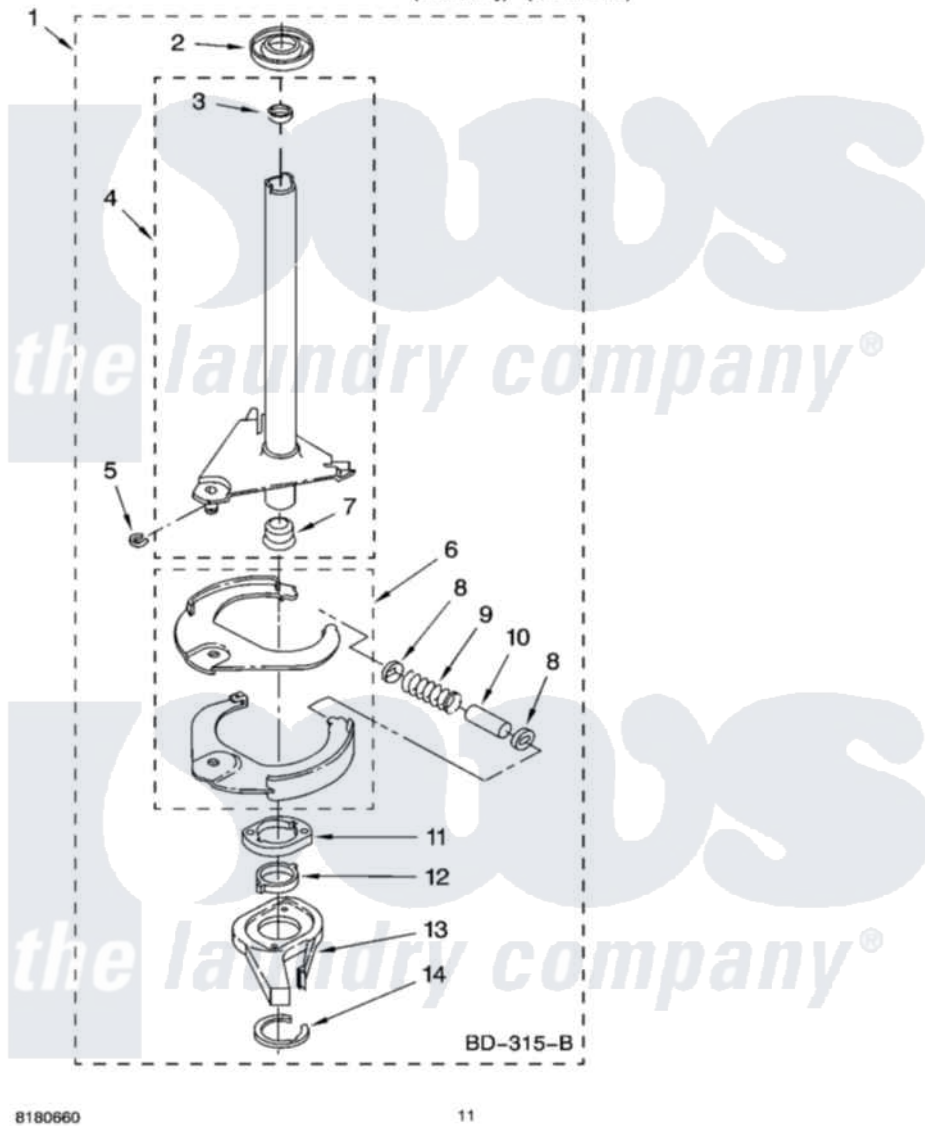

Whirlpool LSQ9659PG3 07 - BRAKE AND DRIVE TUBE PARTS

BRAKE AND DRIVE TUBE PARTS

For Models: LSQ9659PW3, LSQ9659PG3
(White/Grey) (Biscuit/Gold)

8180660

11

Whirlpool Residential Whirlpool LSQ9659PG3 Washer Parts Parts Diagram 07 - BRAKE AND DRIVE TUBE PARTS

Click on the part number to view part

Item	Original Part Number	Replaced By	Status	Part Description
1	388952	285792		Basketdrive
2	62658			Ring, Thrust
3	356427			Seal, Spin Pinion
4	64027	64208		Tube-Spin
5	64035	W10083190		Ring, Retaining
6	64232	285438		Shoe-Brake
7	62703	8546462		"T" Bearing, Spin Tube
8	3353956	285658		Sleeve
9	387806		Not Available	Spring, Brake
10	3355360	285658		Sleeve
11	661516	8546461		Cam, Brake Release
12	63022			Sleeve, Cam
13	64194	285790		Lining
14	90368	W10083200		Ring, Retaining
"	N/A		Not Available	FOLLOWING PARTS NOT ILLUSTRATED
"	285208			Lubricant