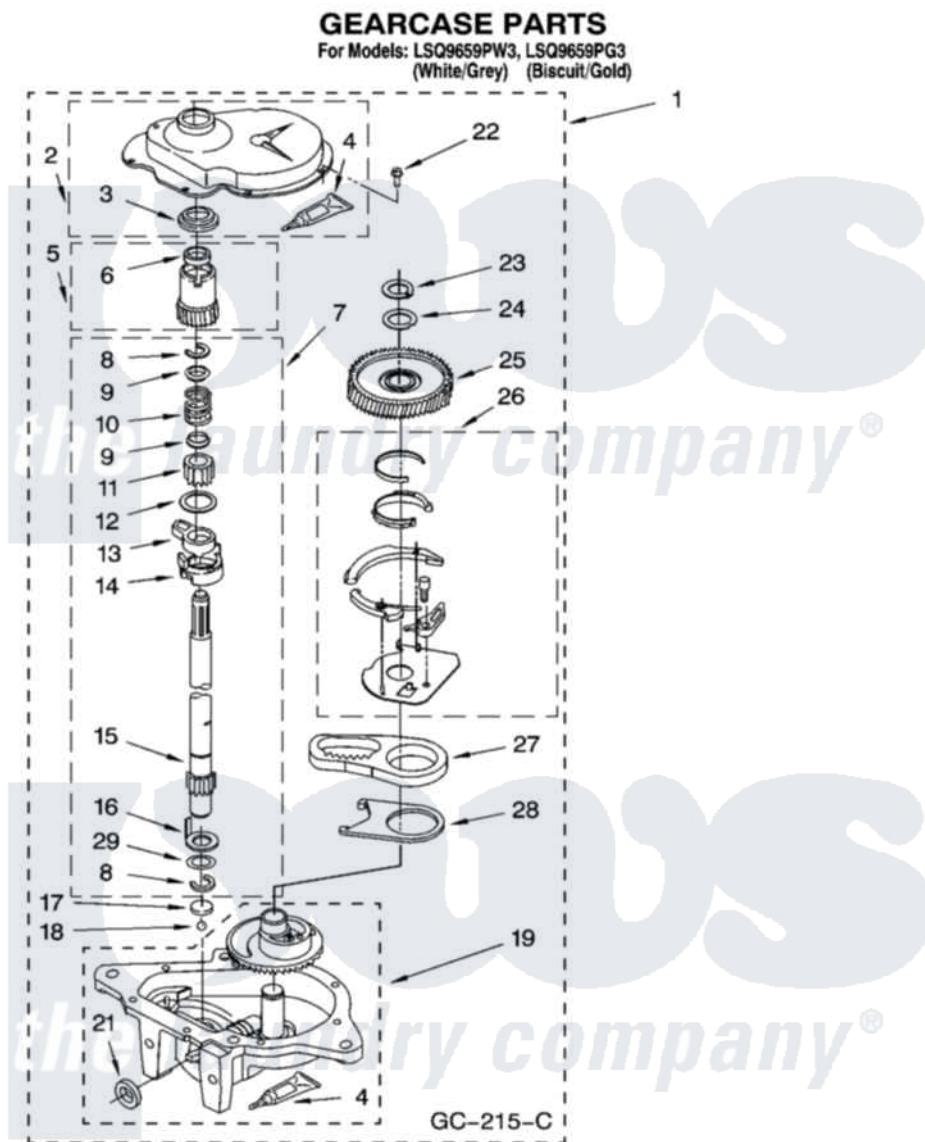

Whirlpool LSQ9659PG3 08 - GEARCASE PARTS

12

8180660

Whirlpool [Residential Whirlpool LSQ9659PG3 Washer Parts](#) Parts Diagram 08 - GEARCASE PARTS
Click on the part number to view part

Item	Original Part Number	Replaced By	Status	Part Description
1	3360630	3360629		Gearcase
2	285202			Cover, Gearcase
3	3349985			Seal, Gearcase Cover
4	285195			Sealer Sealer, Gasket
5	63320	285362		Gear and Pinion
6	356427			Seal, Spin Pinion
7	389387			Shaft, Agitator
8	90369		Not Available	Ring, Retaining (2)
9	62677			Retainer, Spring
10	62676			Spring, Agitator
11	63273	285509		Shaft, Agitator
12	62619			Washer, Agitator Gear
13	62580	285206		Cam-Agitator
14	62581	285206		Cam-Agitator
15	285509			Shaft, Agitator
16	62618			Washer, Cam Thrust

17	16018	285205	Bearing
18	85529	285205	Bearing
19	389230	285515	Gearcase
21	285352		Seal Kit, Thrust Plug
22	3351614		Screw, Gearcase Cover Mounting
23	3362552	285765	Ring-Retr
24	285735	285766	Washer Kit, Thrust
25	62570	285362	Gear and Pinon
26	388253	999516	Shelf-Glas
27	3349296	8546456	Rack, Connecting
28	62621		Actuator, Shift
29	388815		Washer, Intermediate 1 3976263 Miscellaneous Parts Bag 2 3976300 Washer, Inlet Hose 3 3366913 Clamp, Hose