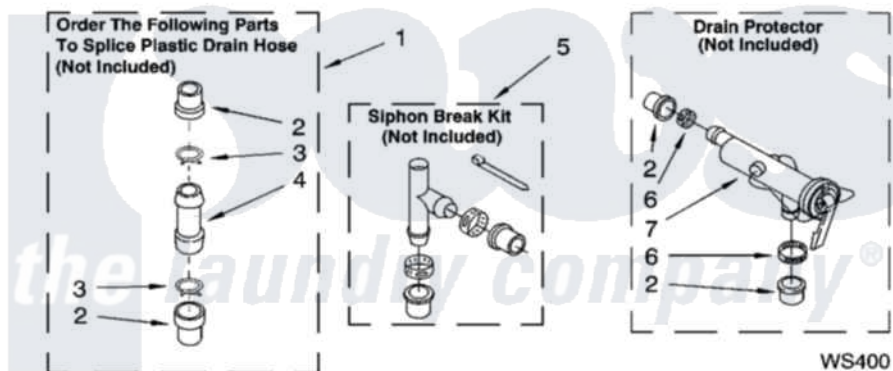

Whirlpool LSQ9659PG3 09 - WATER SYSTEM PARTS, MISCELLANEOUS PARTS, OPTIONAL PARTS (NOT INCLUDED)

WATER SYSTEM PARTS

For Models: LSQ9659PW3, LSQ9659PG3
(White/Grey) (Biscuit/Gold)

8180660

13

Whirlpool [Residential Whirlpool LSQ9659PG3 Washer Parts](#) Parts Diagram 09 - WATER SYSTEM PARTS, MISCELLANEOUS PARTS, OPTIONAL PARTS (NOT INCLUDED)

[Click on the part number to view part](#)

Item	Original Part Number	Replaced By	Status	Part Description
1	285442			Water System Parts
2	285321			Water System Parts
3	370447	285655		Clamp, Hose
4	16272			Connector, Straight
5	285320			Water System Parts
6	65349	285655		Clamp, Hose
7	367031			Water System Parts
1	3957361			Miscellaneous Parts Bag
2	3976300	16123		Washer Inlet-Hose Miscellaneous Parts Must be Ordered Separately.
3	3359452			Nut, Lock
4	389102	W10001130		Foot, Leveling
	72017			Paint, Touch-Up
"	4392899			Paint, Touch-Up