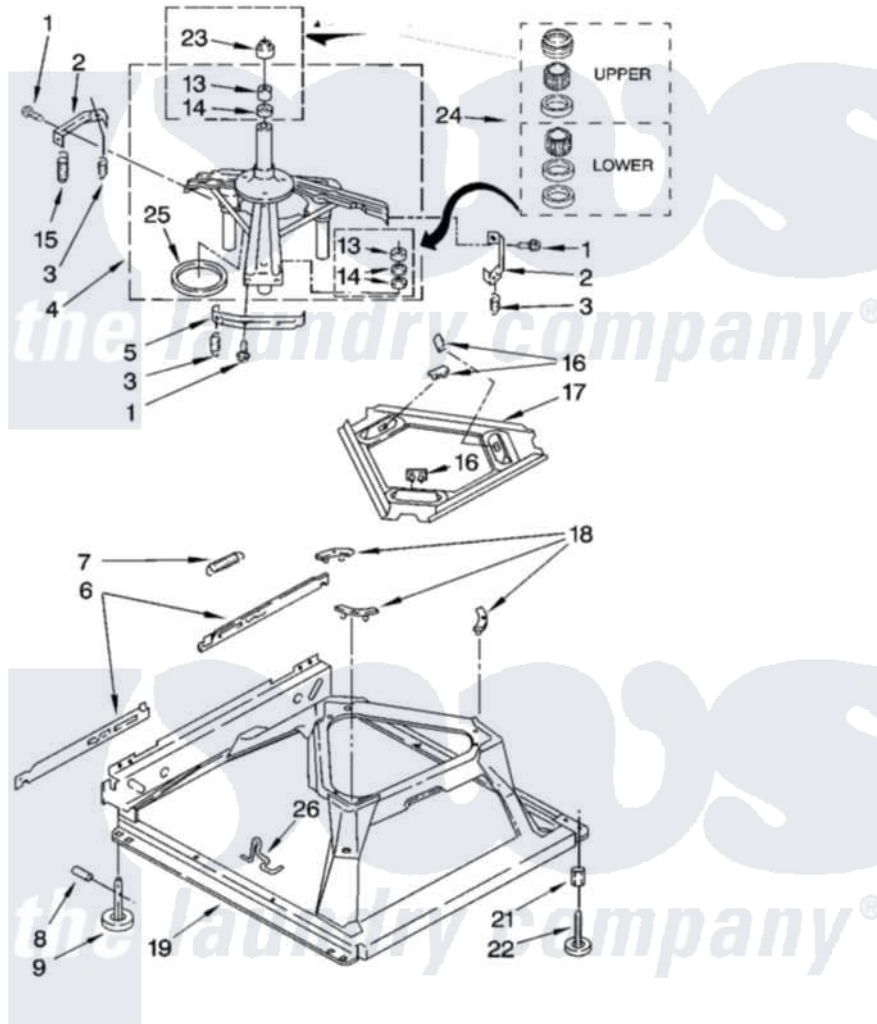

Whirlpool LSQ9659PG4 05 - MACHINE BASE PARTS

MACHINE BASE PARTS

For Models: LSQ9659PW4, LSQ9659PG4
(White/Grey) (Biscuit/Gold)

8

6180920

Whirlpool Residential Whirlpool LSQ9659PG4 Washer Parts Parts Diagram 05 - MACHINE BASE PARTS
Click on the part number to view part

Item	Original Part Number	Replaced By	Status	Part Description
1	3400076			Screw, Bracket Mounting
2	64067			Bracket, Spring Outer
3	63907			Spring, Suspension
4	8575214	280184		Support
5	64065			Bracket, Spring Outer
6	63466			Link, Leveling Mechanism
7	62597	8316845		Spring
8	62837			Pin, Knurled
9	62596	285244		Feet-Leveling
13	3347047	8546455		Bearing, Centerpost
14	357409	359449		Seal, Agitator Shaft
15	8318050	285901		Spring
16	62568	285219		Pad
17	3946509			Plate, Suspension
18	3363660	285744		Pad
19	3946512	285771		Base

21	3359452		Nut, Lock
22	389102	W10001130	Foot, Leveling
23	8577376		Seal, Centerpost
24	285203		Centerpost Bearing Kit
25	63134		Ring, Sound Deadening
26	63806	W10145155	Retainer, Suspension Spring