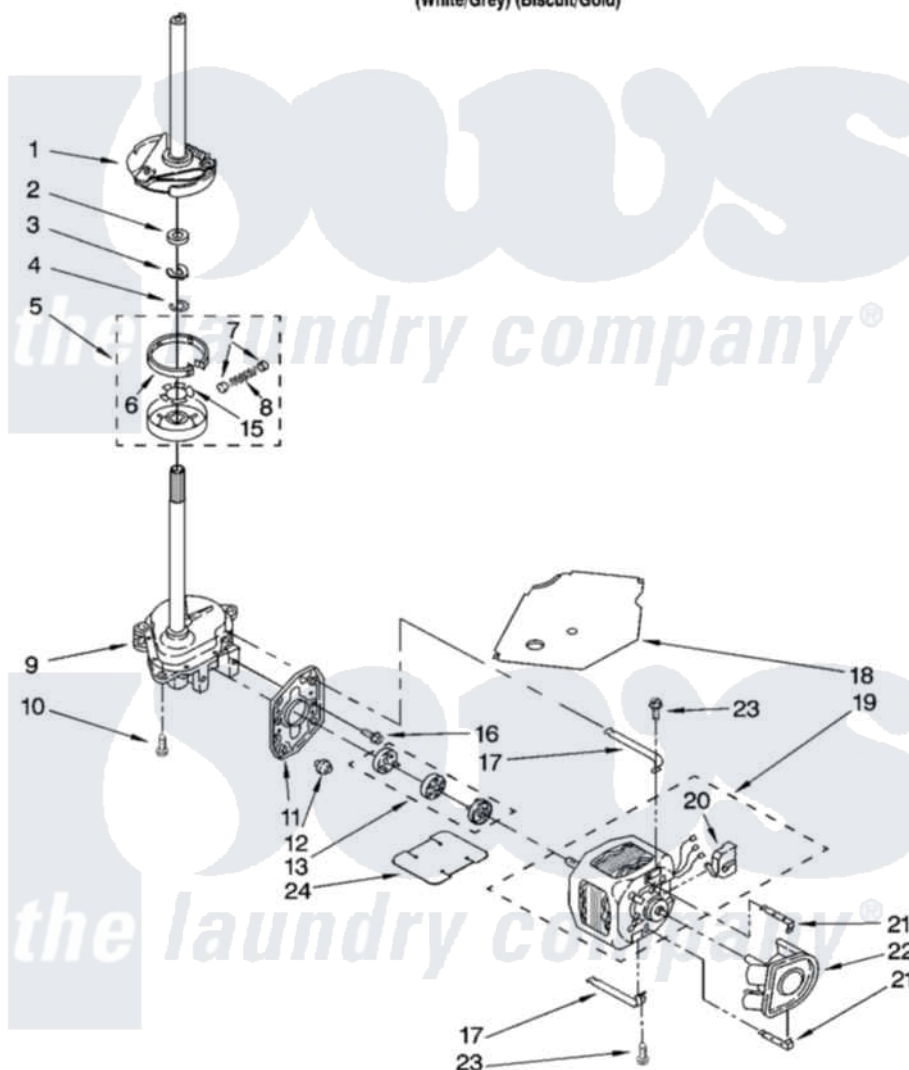

Whirlpool LSQ9659PW0 04 - BRAKE, CLUTCH, GEARCASE, MOTOR AND PUMP PARTS

BRAKE, CLUTCH, GEARCASE, MOTOR AND PUMP PARTS

For Models: LSQ9659PW0, LSQ9659PG0
(White/Grey) (Biscuit/Gold)

8180358

7

Whirlpool [Residential Whirlpool LSQ9659PW0 Washer Parts](#) Parts Diagram 04 - BRAKE, CLUTCH, GEARCASE, MOTOR AND PUMP PARTS
Click on the part number to view part

Item	Original Part Number	Replaced By	Status	Part Description
1	388952	285792		Basketdrive
2	63292			Washer, Spin Tube Thrust
3	62697	W10080230		Ring, Spin Tube Support
4	63283	285353		Ring
5	3951311	285785		Clutch
6	3951308	285790		Lining
7	62646			Cap, Clutch Spring
8	3946792			Spring And Damper Assembly
9	3360630	3360629		Gearcase
10	3357334	3400516		Screw Anti-Rattle
11	62611			Plate, Motor Mount To Gearcase
12	62691			Grommet, Motor
13	285753	285753A		Coupling
15	3355454			Clip, Main Drive

16	3400516		Screw Anti-Rattle
17	3349637	W10086010	Retainer, Motor
18	3362089		Shield, Tub To Motor
19	8529935		Motor, Main Drive
20	8529896		Switch, Main Drive Motor
21	8546127		Retainer, Pump
22	3363394		Pump
23	3387485	273556	Screw, 10-16 X 5/8
24	3946532		Shield, Motor