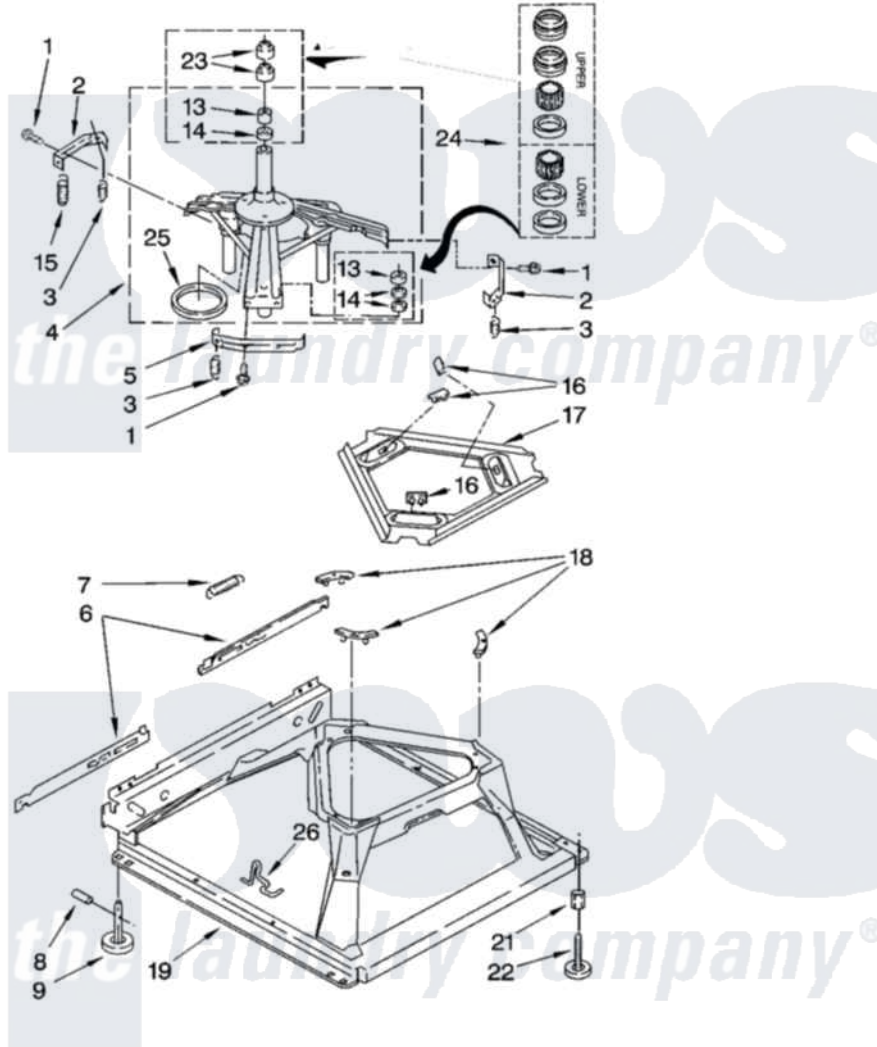

Whirlpool LSQ9659PW0 05 - MACHINE BASE PARTS

MACHINE BASE PARTS

For Models: LSQ9659PW0, LSQ9659PG0
(White/Grey) (Biscuit/Gold)

8

8180358

Whirlpool Residential Whirlpool LSQ9659PW0 Washer Parts Parts Diagram 05 - MACHINE BASE PARTS
Click on the part number to view part

| Item | Original Part Number | Replaced By | Status | Part Description |
|------|-------------------------|-------------------------|--------|--------------------------|
| 1 | 3400076 | | | Screw, Bracket Mounting |
| 2 | 64067 | | | Bracket, Spring Outer |
| 3 | 63907 | | | Spring, Suspension |
| 4 | 3362087 | 280184 | | Support |
| 5 | 64065 | | | Bracket, Spring Outer |
| 6 | 63466 | | | Link, Leveling Mechanism |
| 7 | 62597 | 8316845 | | Spring |
| 8 | 62837 | | | Pin, Knurled |
| 9 | 62596 | 285244 | | Feet-Leveling |
| 13 | 3347047 | 8546455 | | Bearing, Centerpost |
| 14 | 357409 | 359449 | | Seal, Agitator Shaft |
| 15 | 8318050 | 285901 | | Spring |
| 16 | 62568 | 285219 | | Pad |
| 17 | 3946509 | | | Plate, Suspension |
| 18 | 3363660 | 285744 | | Pad |
| 19 | 3946512 | 285771 | | Base |

| | | | |
|----|-------------------------|---------------------------|-----------------------------|
| 21 | 3359452 | | Nut, Lock |
| 22 | 389102 | W10001130 | Foot, Leveling |
| 23 | 356934 | 8577376 | Seal, Centerpost |
| 24 | 285203 | | Centerpost Bearing Kit |
| 25 | 63134 | | Ring, Sound Deadening |
| 26 | 63806 | W10145155 | Retainer, Suspension Spring |