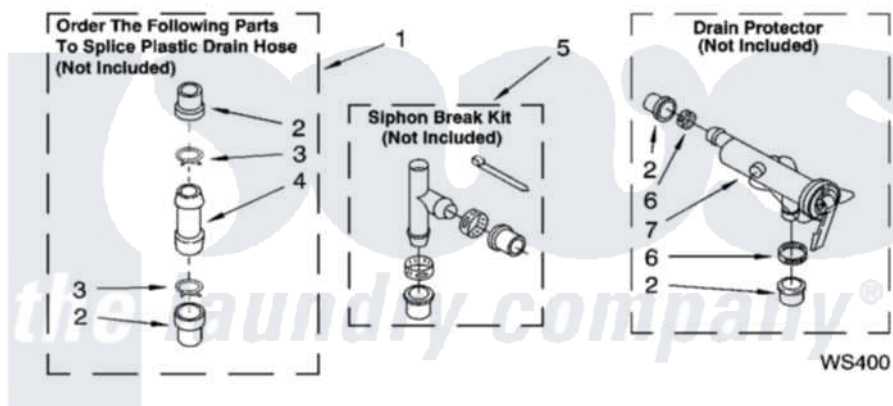

WATER SYSTEM PARTS

For Models: LSQ9659PW0, LSQ9659PG0
(White/Grey) (Biscuit/Gold)

8180358

13

Whirlpool [Residential Whirlpool LSQ9659PW0 Washer Parts](#) Parts Diagram 09 - WATER SYSTEM PARTS

[Click on the part number to view part](#)

Item	Original Part Number	Replaced By	Status	Part Description
1	285442			Water System Parts
2	285321			Water System Parts
3	370447	285655		Clamp, Hose
4	16272			Connector, Straight
5	285320			Water System Parts
6	65349	285655		Clamp, Hose
7	367031			Water System Parts