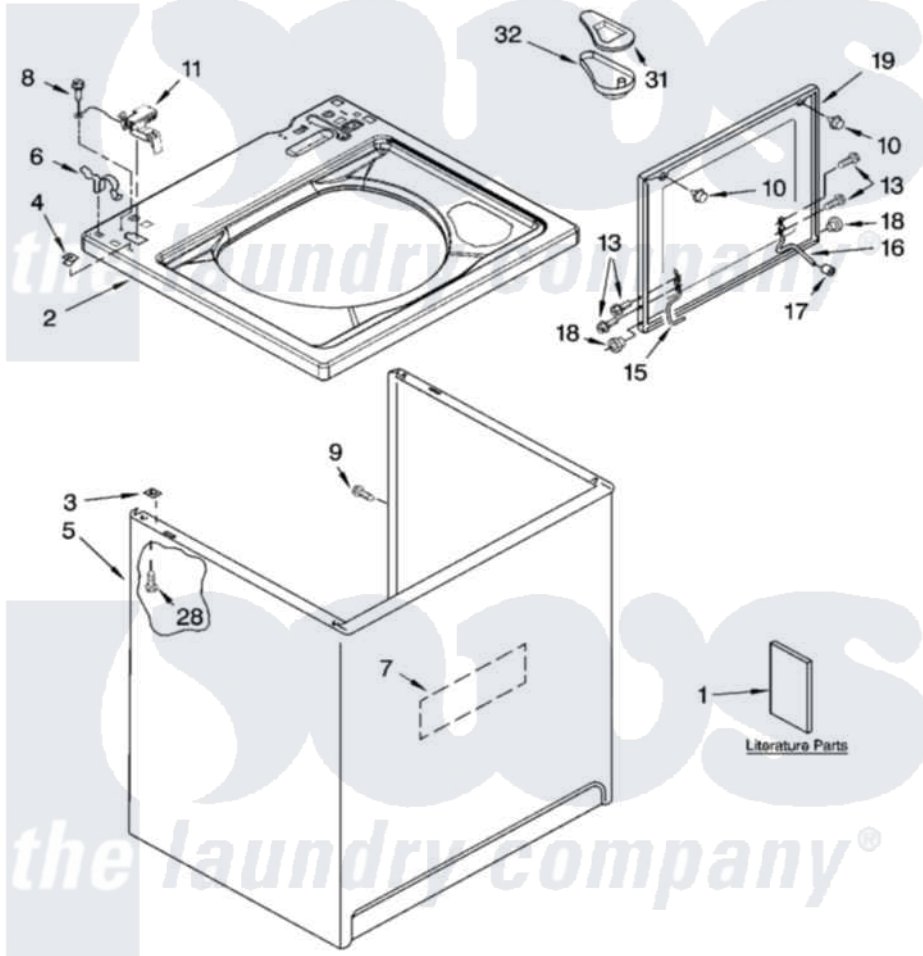

Whirlpool LSQ9659PW1 01 - TOP AND CABINET PARTS

TOP AND CABINET PARTS

For Models: LSQ9659PW1, LSQ9659PG1
(White/Grey) (Biscuit/Gold)

AUTOMATIC
WASHER

8-04 Litho in U.S.A. (drd)

1

Part No. 8180524

Whirlpool [Residential Whirlpool LSQ9659PW1 Washer Parts](#) Parts Diagram 01 - TOP AND CABINET PARTS
Click on the part number to view part

Item	Original Part Number	Replaced By	Status	Part Description
1	3956025		Not Available	Installation Instructions
"	3955869		Not Available	Use & Care Guide
"	3955903		Not Available	Feature Sheet
"	3956331		Not Available	Energy Guide
"	8542483		Not Available	Wiring Diagram
"	N/A		Not Available	Following May Be Purchased DO-IT-YOURSELF REPAIR MANUALS
"	4313896			Do-It-Yourself Repair Manuals
2	8543451	8543447		Top
"	8543452	8543448		Top
3	62750			Spacer, Cabinet To Top (4)
4	357213			Nut, Push-In
5	63424			Cabinet
"	3954357			Cabinet
6	62780			Clip, Top And Cabinet And Rear Panel

7	3976348		Absorber, Sound
8	3351614		Screw, Gearcase Cover Mounting
9	3357011	308685	Side Trim)
10	9724509		Bumper, Lid
11	8318084		Switch, Lid
13	355274	W10119828	Screw, Lid Hinge Mounting
15	8559336	W10225136	Hinge 7 Pad Assembly
16	54583		Hinge, Lid
17	19119		Bumper, Lid Hinge
18	8319539		Bearing, Lid Hinge
19	8558398	W10193861	Lid
"	8558399	W10193862	Lid
28	3390631		Screw, 10-16 X 3/8
31	3955788		Cover, Dispenser
32	8519517		Dispenser, Bleach