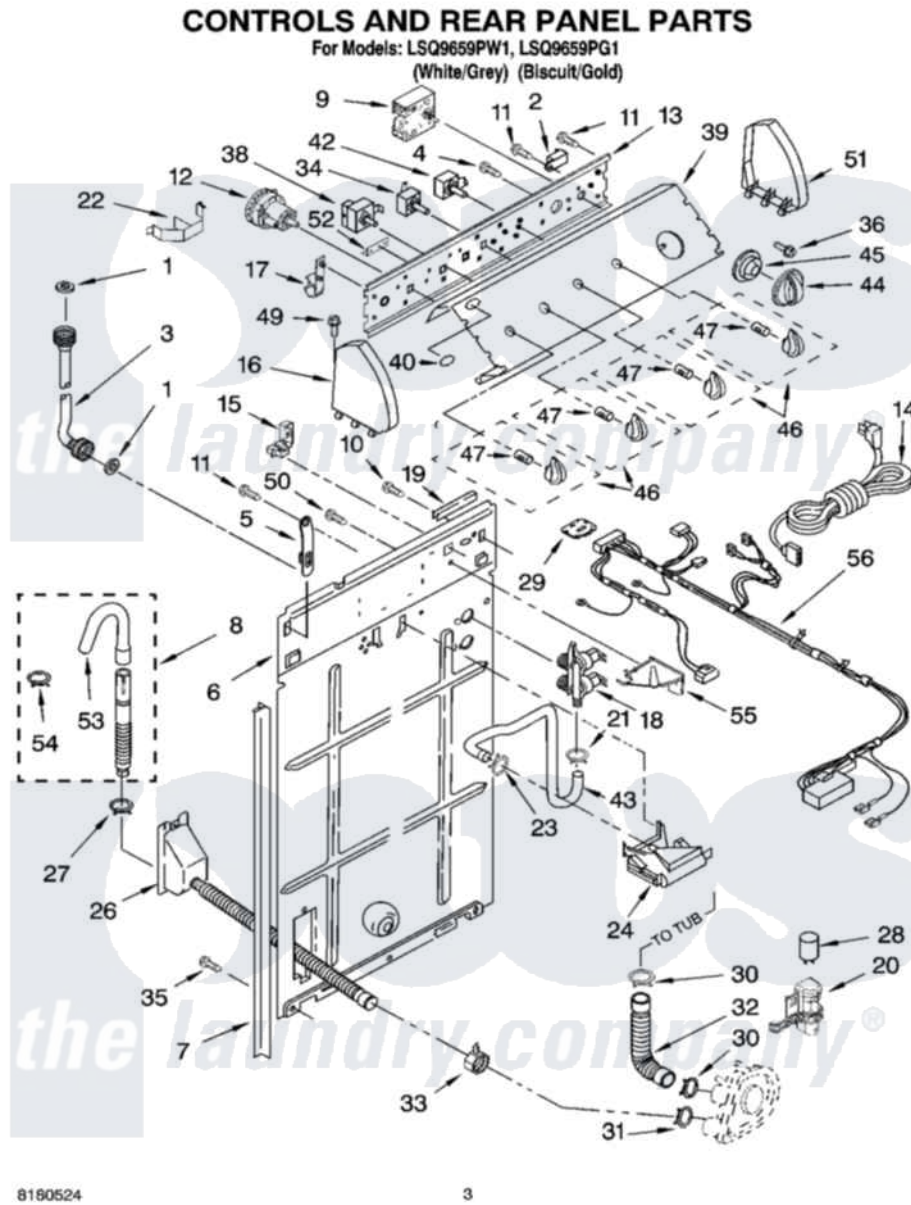

Whirlpool LSQ9659PW1 02 - CONTROLS AND REAR PANEL PARTS

Whirlpool [Residential Whirlpool LSQ9659PW1 Washer Parts](#) Parts Diagram 02 - CONTROLS AND REAR PANEL PARTS

[Click on the part number to view part](#)

Item	Original Part Number	Replaced By	Status	Part Description
1	3976300	16123		Washer Inlet-Hose Miscellaneous Parts Must be Ordered Separately.
2	694419			Mini-Buzzer
3	3949374	89503		Hose-Inlet
"	3949375	89503		Hose-Inlet
4	3400073			Screw, Ground
5	8318255	8568314		Strap, Console
6	3357978			Panel, Rear
7	62747			Pad, Rear Panel
8	3951609	285664		Hose
"	661577	285666		Hose
"	3357090	285702		Hose
9	3955765			Timer, Control
10	3351614			Screw, Gearcase Cover Mounting
11	00767			Screw, 8A X 3/8 HeX Washer