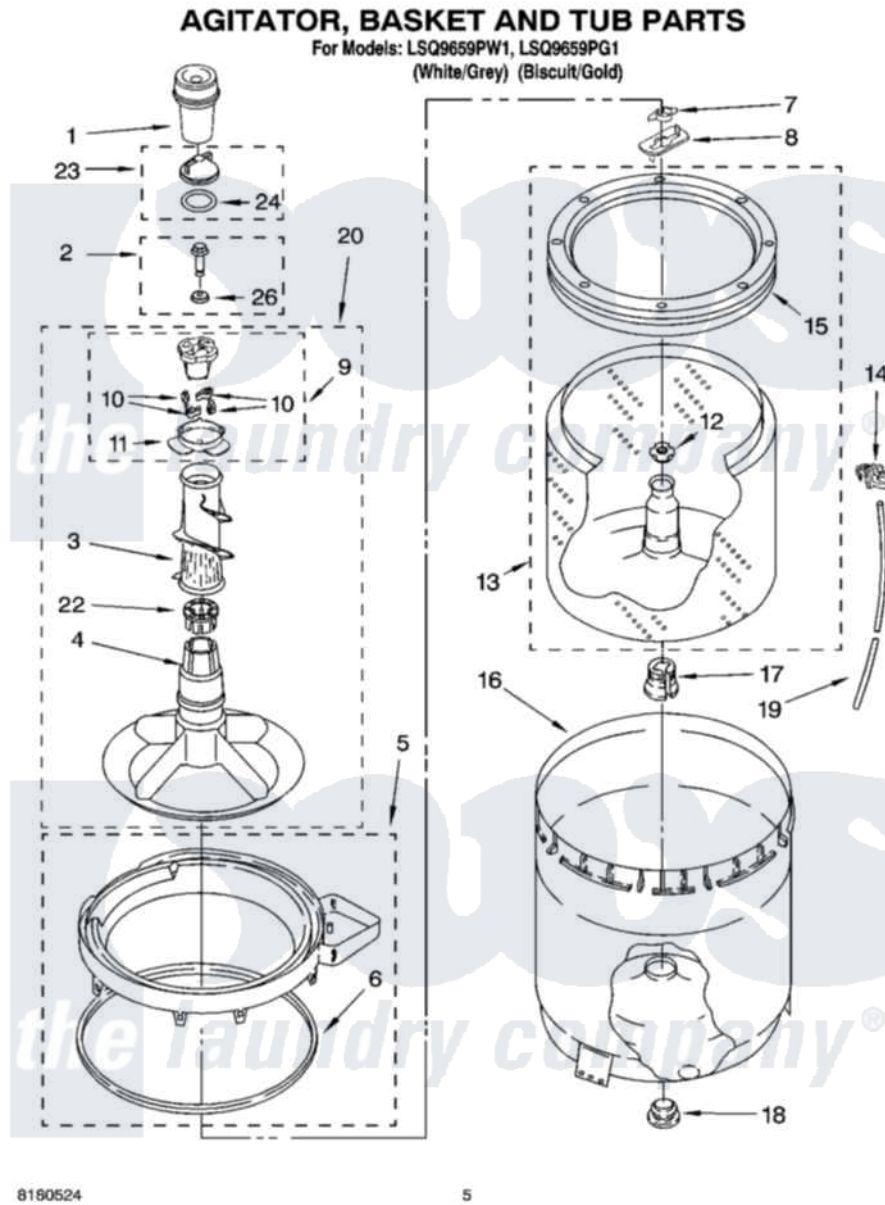

# Whirlpool LSQ9659PW1 03 - AGITATOR, BASKET AND TUB PARTS

8190524

5

Whirlpool Residential Whirlpool LSQ9659PW1 Washer Parts Parts Diagram 03 - AGITATOR, BASKET AND TUB PARTS

[Click on the part number to view part](#)

Item	Original Part Number	Replaced By	Status	Part Description
1	<a href="#">63580</a>			Dispenser, Fabric Softener
2	<a href="#">358237</a>			Screw And Washer
3	<a href="#">3363003</a>			Mover, Clothes
4	<a href="#">3951632</a>			Agitator
5	8528150	<a href="#">W10445870</a>		Ring-Tub
6	<a href="#">3976308</a>			Gasket, Tub Ring
7	<a href="#">3354845</a>			Clip, Agitator
8	3355921	<a href="#">8543666</a>		Washer, Agitator
9	3951682	<a href="#">285809</a>		Cam-Agitator
10	3366877	<a href="#">80040</a>		Dog-Agitator
11	<a href="#">3952374</a>			Bearing, Driven Cam
12	<a href="#">21366</a>			Nut, Spanner
13	8526016	<a href="#">W10389328</a>		Clothes Container, Assembly
14	<a href="#">2219077</a>			Clip, Pressure Switch Hose
15	8519788	<a href="#">387240</a>		Ring, Balance
16	<a href="#">63849</a>			Strain Relief, Power Cord

17	<a href="#">389140</a>		Tub Block, Basket Drive
18	<a href="#">383727</a>		Gasket, Centerpodt
19	3347780	<a href="#">353244</a>	Hose, Pressure Switch
20	<a href="#">3951744</a>		Agitator Assembly
22	<a href="#">3951608</a>		Spacer, Thrust
23	3354733	<a href="#">W10074580</a>	Cap, Barrier
24	3348855	<a href="#">W10072840</a>	Fabric Softener
26	<a href="#">3949550</a>		Washer