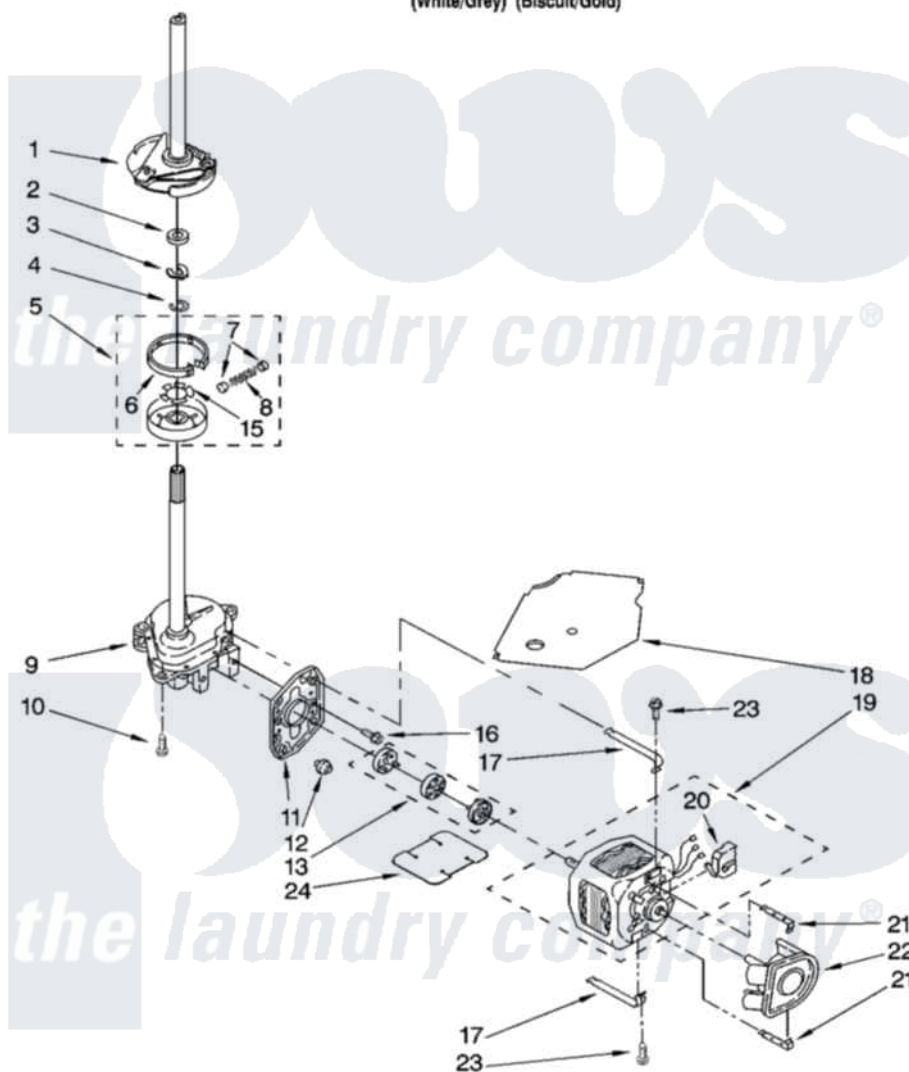

Whirlpool LSQ9659PW1 04 - BRAKE, CLUTCH, GEARCASE, MOTOR AND PUMP PARTS

BRAKE, CLUTCH, GEARCASE, MOTOR AND PUMP PARTS

For Models: LSQ9659PW1, LSQ9659PG1
(White/Grey) (Biscuit/Gold)

8190524

7

Whirlpool [Residential Whirlpool LSQ9659PW1 Washer Parts](#) Parts Diagram 04 - BRAKE, CLUTCH, GEARCASE, MOTOR AND PUMP PARTS
Click on the part number to view part

Item	Original Part Number	Replaced By	Status	Part Description
1	388952	285792		Basketdrive
2	63292			Washer, Spin Tube Thrust
3	62697	W10080230		Ring, Spin Tube Support
4	63283	285353		Ring
5	3951311	285785		Clutch
6	3951308	285790		Lining
7	62646			Cap, Clutch Spring
8	3946792			Spring And Damper Assembly
9	3360630	3360629		Gearcase
10	3357334	3400516		Screw Anti-Rattle
11	62611			Plate, Motor Mount To Gearcase
12	62691			Grommet, Motor
13	285753	285753A		Coupling
15	3355454			Clip, Main Drive

16	3400516		Screw Anti-Rattle
17	3349637	W10086010	Retainer, Motor
18	3362089		Shield, Tub To Motor
19	8529935		Motor, Main Drive
20	8529896		Switch, Main Drive Motor
21	8546127		Retainer, Pump
22	3363394		Pump
23	3387485	273556	Screw, 10-16 X 5/8
24	3946532		Shield, Motor