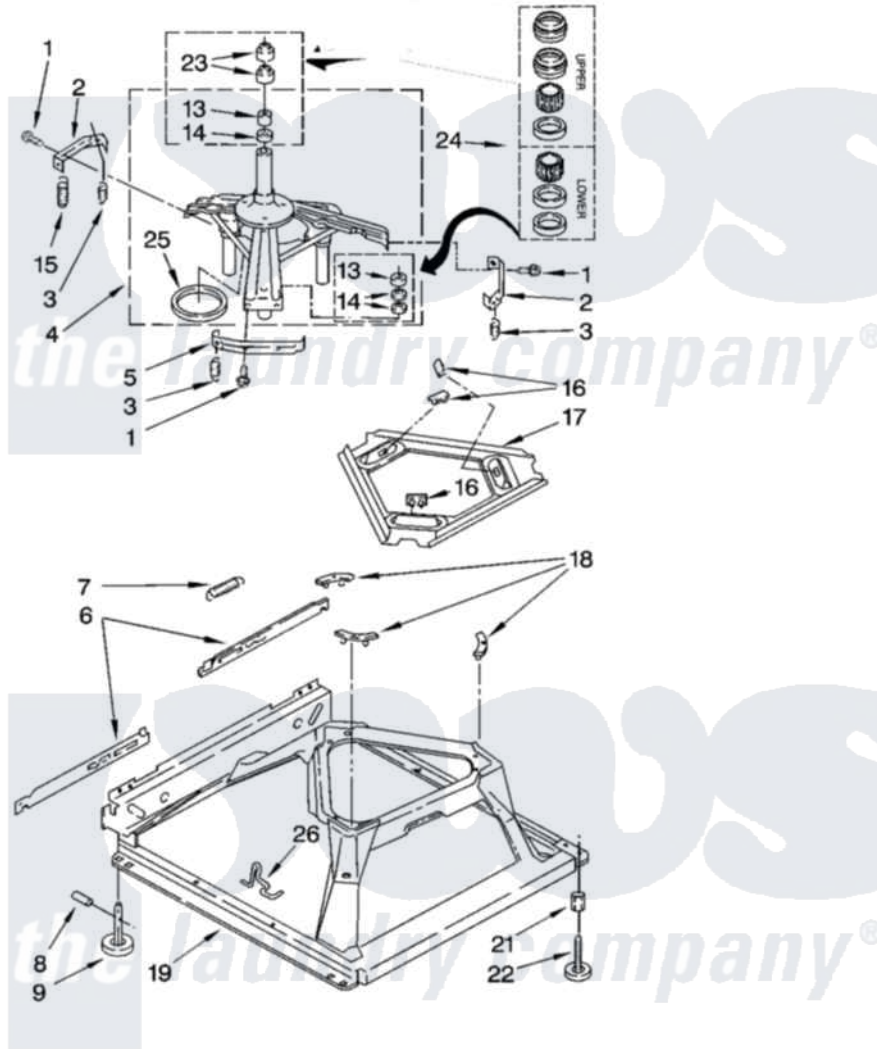

Whirlpool LSQ9659PW1 05 - MACHINE BASE PARTS

MACHINE BASE PARTS

For Models: LSQ9659PW1, LSQ9659PG1
(White/Grey) (Biscuit/Gold)

Whirlpool [Residential Whirlpool LSQ9659PW1 Washer Parts](#) Parts Diagram 05 - MACHINE BASE PARTS
Click on the part number to view part

Item	Original Part Number	Replaced By	Status	Part Description
1	3400076			Screw, Bracket Mounting
2	64067			Bracket, Spring Outer
3	63907			Spring, Suspension
4	3362087	280184		Support
5	64065			Bracket, Spring Outer
6	63466			Link, Leveling Mechanism
7	62597	8316845		Spring
8	62837			Pin, Knurled
9	62596	285244		Feet-Leveling
13	3347047	8546455		Bearing, Centerpost
14	357409	359449		Seal, Agitator Shaft
15	8318050	285901		Spring
16	62568	285219		Pad
17	3946509			Plate, Suspension
18	3363660	285744		Pad
19	3946512	285771		Base

21	3359452		Nut, Lock
22	389102	W10001130	Foot, Leveling
23	356934	8577376	Seal, Centerpost
24	285203		Centerpost Bearing Kit
25	63134		Ring, Sound Deadening
26	63806	W10145155	Retainer, Suspension Spring