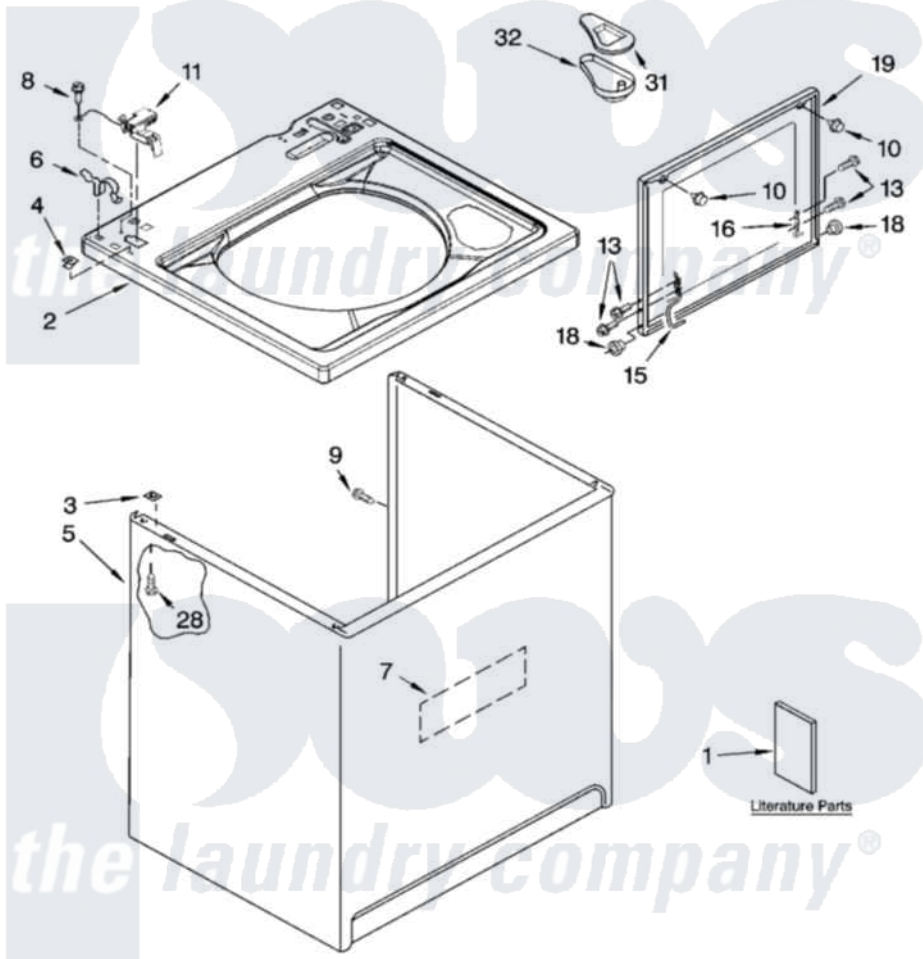

# Whirlpool LSQ9659PW3 01 - TOP AND CABINET PARTS

## TOP AND CABINET PARTS

For Models: LSQ9659PW3, LSQ9659PG3  
(White/Grey) (Biscuit/Gold)

AUTOMATIC  
WASHER

5-05 Litho in U.S.A. (dtd)

1

Part No. 8180660

Whirlpool [Residential Whirlpool LSQ9659PW3 Washer Parts](#) Parts Diagram 01 - TOP AND CABINET PARTS  
Click on the part number to view part

7	<a href="#">3976348</a>		Absorber, Sound
8	<a href="#">3351614</a>		Screw, Gearcase Cover Mounting
9	3357011	<a href="#">308685</a>	Side Trim )
10	<a href="#">9724509</a>		Bumper, Lid
11	<a href="#">8318084</a>		Switch, Lid
13	355274	<a href="#">W10119828</a>	Screw, Lid Hinge Mounting
15	8559336	<a href="#">W10225136</a>	Hinge 7 Pad Assembly
16	<a href="#">91770</a>		Hinge, Lid
18	<a href="#">8319539</a>		Bearing, Lid Hinge
19	8558398	<a href="#">W10193861</a>	Lid
"	8558399	<a href="#">W10193862</a>	Lid
28	<a href="#">3390631</a>		Screw, 10-16 X 3/8
31	<a href="#">3955788</a>		Cover, Dispenser
32	<a href="#">8519517</a>		Dispenser, Bleach