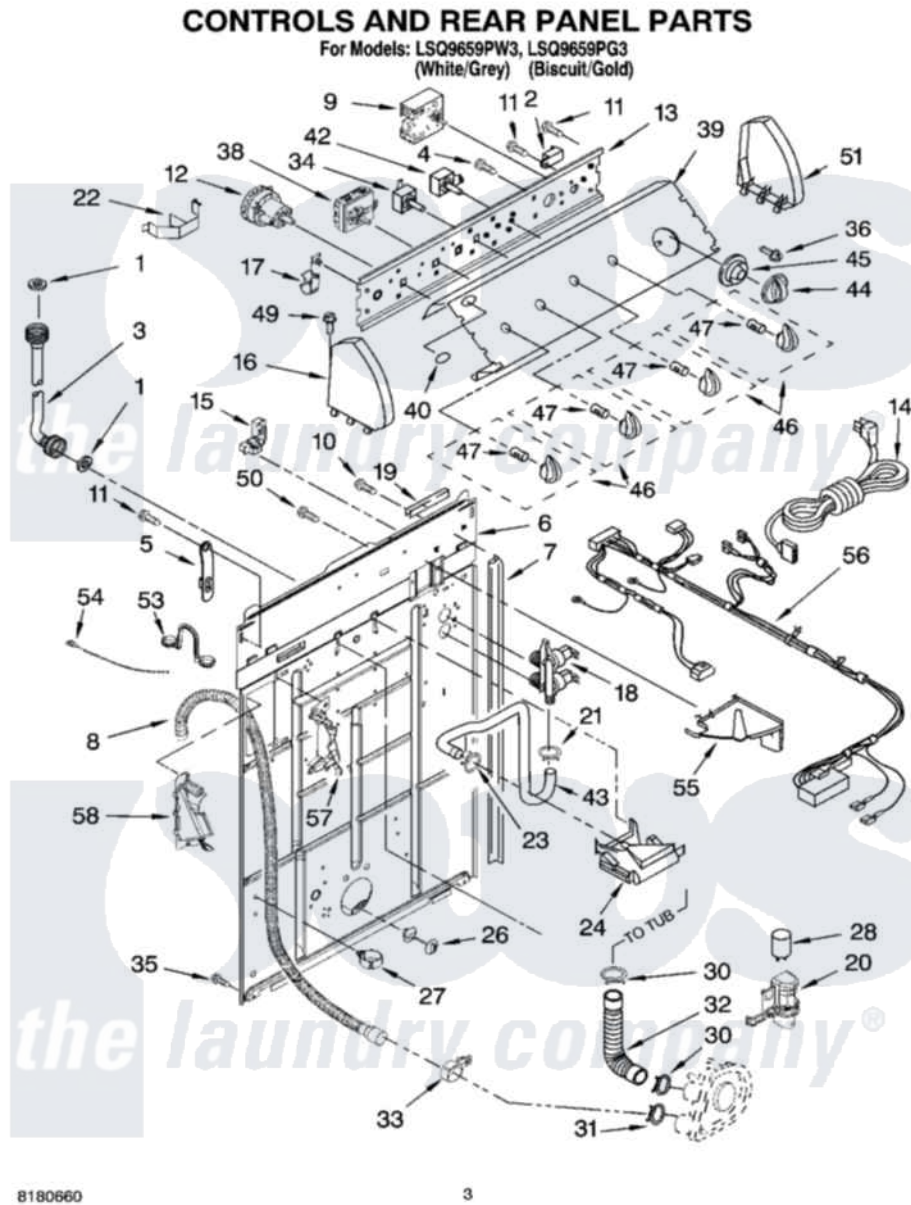

Whirlpool LSQ9659PW3 02 - CONTROLS AND REAR PANEL PARTS

Whirlpool [Residential Whirlpool LSQ9659PW3 Washer Parts](#) Parts Diagram 02 - CONTROLS AND REAR PANEL PARTS

[Click on the part number to view part](#)

Item	Original Part Number	Replaced By	Status	Part Description
1	3976300	16123		Washer Inlet-Hose Miscellaneous Parts Must be Ordered Separately.
2	694419			Mini-Buzzer
3	8571377	89503		Hose-Inlet
"	8571378	89503		Hose-Inlet
4	3400073			Screw, Ground
5	8568314			Strap, Console
6	8318015			Panel, Rear
7	62747			Pad, Rear Panel
8	8559373	W10096921		Drain Hose Assembly
9	3955765			Timer, Control
10	3351614			Screw, Gearcase Cover Mounting
11	90767			Screw, 8A X 3/8 HeX Washer Head Tapping
12	3366845	W10339326		Switch-WL