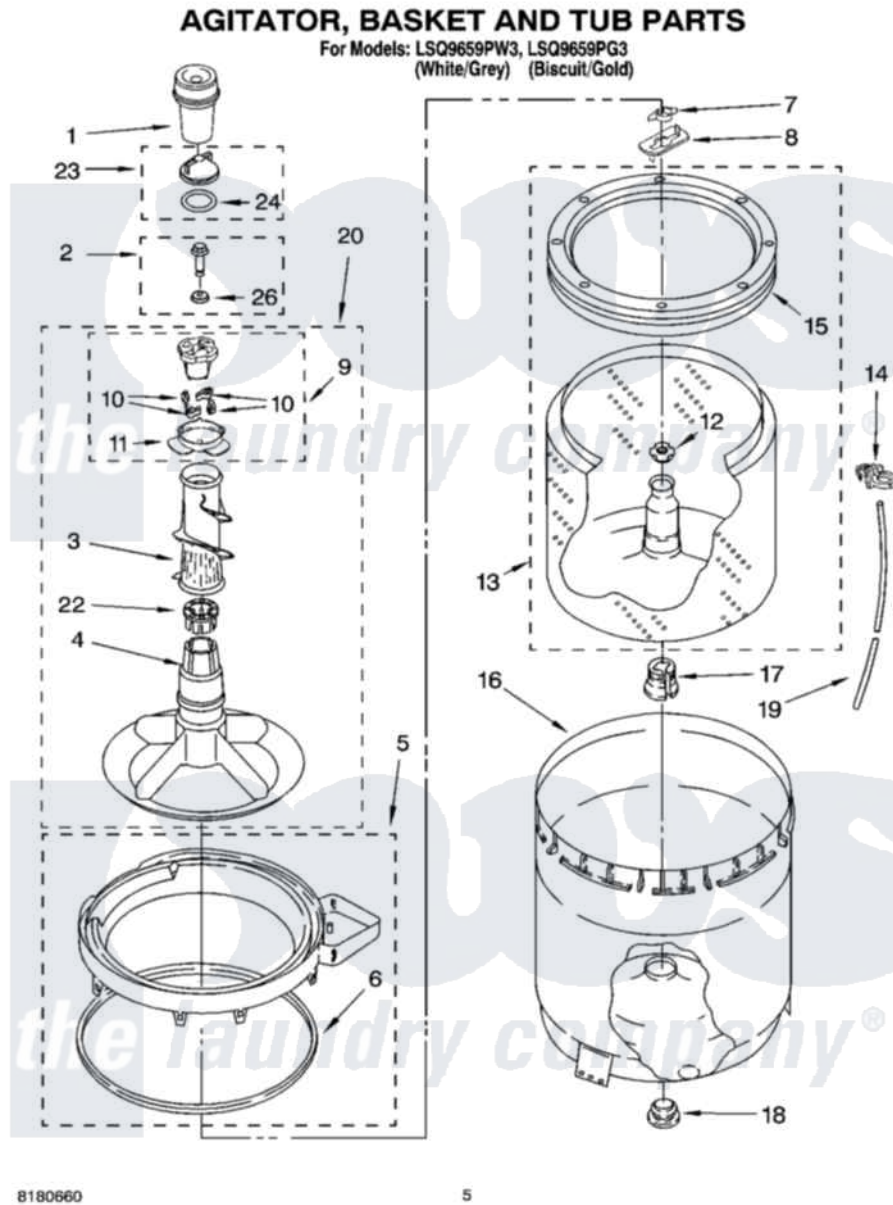

Whirlpool LSQ9659PW3 03 - AGITATOR, BASKET AND TUB PARTS

8180660

5

Whirlpool [Residential Whirlpool LSQ9659PW3 Washer Parts](#) Parts Diagram 03 - AGITATOR, BASKET AND TUB PARTS

[Click on the part number to view part](#)

Item	Original Part Number	Replaced By	Status	Part Description
1	63580			Dispenser, Fabric Softener
2	358237			Screw And Washer
3	3363003			Mover, Clothes
4	3951632			Agitator
5	8528150	W10445870		Ring-Tub
6	3976308			Gasket, Tub Ring
7	3354845			Clip, Agitator
8	3355921	8543666		Washer, Agitator
9	3951682	285809		Cam-Agitator
10	3366877	80040		Dog-Agitator
11	3952374			Bearing, Driven Cam
12	21366			Nut, Spanner
13	8526016	W10389328		Clothes Container, Assembly
14	2219077			Clip, Pressure Switch Hose
15	8519788	387240		Ring, Balance
16	63849			Strain Relief, Power Cord

17	389140		Tub Block, Basket Drive
18	383727		Gasket, Centerpodt
19	3347780	353244	Hose, Pressure Switch
20	3951744		Agitator Assembly
22	3951608		Spacer, Thrust
23	3354733	W10074580	Cap, Barrier
24	3348855	W10072840	Fabric Softener
26	3949550		Washer